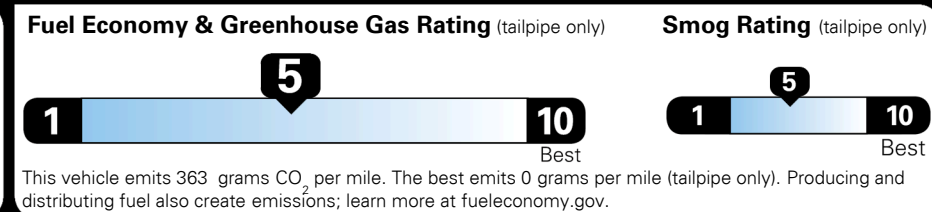

EPA DOT Fuel Economy and Environment

Gasoline Vehicle

Fuel Economy
25 MPG combined city/hwy
22 MPG city
29 MPG highway
4.0 gallons per 100 miles

SMALL SUVs range from 18 to 37 MPG. The best vehicle rates 136 MPGe.

You spend $750 more in fuel costs over 5 years
compared to the average new vehicle.

Annual fuel cost $1,550