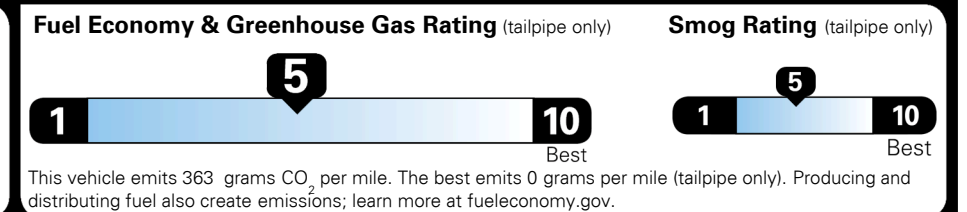

EPA DOT Fuel Economy and Environment

Gasoline Vehicle

Fuel Economy

25 MPG
combined city/hwy

22 MPG
city

29 MPG
highway

4.0 gallons per 100 miles

SMALL SUVs range from 18 to 37 MPG. The best vehicle rates 136 MPGe.

You spend $750 more in fuel costs over 5 years
compared to the average new vehicle.

Annual fuel cost $1,550