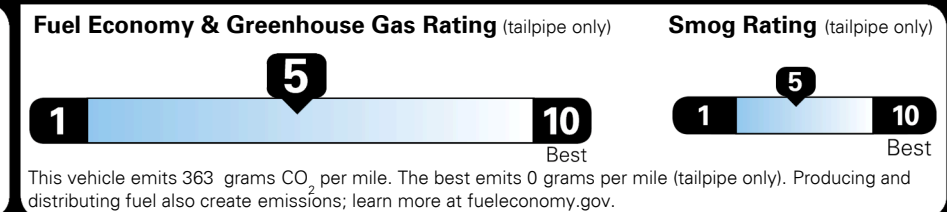

MANUFACTURER'S SUGGESTED RETAIL PRICE ►

ADDITIONAL INSTALLED EQUIPMENT:
(In addition to or in place of standard features)
Rear Bumper Applique $75.00
Carpeted Floor Mats $155.00
Cargo Net $50.00

MSRP INCLUDING OPTIONS $ 27,770.00
INLAND FREIGHT AND HANDLING $ 990.00
TOTAL MANUFACTURER'S SUGGESTED RETAIL PRICE ► $ 28,760.00

EPA DOT Fuel Economy and Environment

Gasoline Vehicle

Fuel Economy
25 MPG
combined city/hwy
4.0 gallons per 100 miles

SMALL SUVs range from 18 to 37 MPG. The best vehicle rates 136 MPGe.

22 city
29 highway

You spend $750 more in fuel costs over 5 years
compared to the average new vehicle.

Annual fuel cost $1,550

Actual results will vary for many reasons, including driving conditions and how you drive and maintain your vehicle. The average new vehicle gets 27 MPG and costs $7,000 to fuel over 5 years. Cost estimates are based on 15,000 miles per year at $ 2.55 per gallon. MPGe is miles per gasoline gallon equivalent. Vehicle emissions are a significant cause of climate change and smog.

fueleconomy.gov
Calculate personalized estimates and compare vehicles

GOVERNMENT 5-STAR SAFETY RATINGS

Overall Vehicle Score ★ ★ ★ ★ ★
Based on the combined rating of frontal, side and rollover. Should ONLY be compared to other vehicles of similar size and weight.

Frontal	Driver	★ ★ ★ ★ ★
Crash	Passenger	★ ★ ★ ★ ★
Side	Front seat	★ ★ ★ ★ ★
Crash	Rear seat	★ ★ ★ ★ ★
Rollover		★ ★ ★ ★ ★

Star ratings based on the risk of injury in a frontal impact. Should ONLY be compared to other vehicles of similar size and weight.

Star ratings based on the risk of injury in a side impact.

Star ratings based on the risk of rollover in a single-vehicle crash.

PARTS CONTENT INFORMATION

FOR VEHICLES IN THIS CAR LINE U.S./CANADIAN PARTS CONTENT: 60 %

MAJOR SOURCES OF FOREIGN PARTS: KOREA: 40%

NOTE: PARTS CONTENT DOES NOT INCLUDE FINAL ASSEMBLY, DISTRIBUTION, OR OTHER NON-PARTS COSTS.

FOR THIS VEHICLE FINAL ASSEMBLY POINT: WEST POINT, GA, USA

COUNTRY OF ORIGIN
ENGINE: USA
TRANSMISSION: USA

TOTAL ADDITIONAL WEIGHT: 9.5