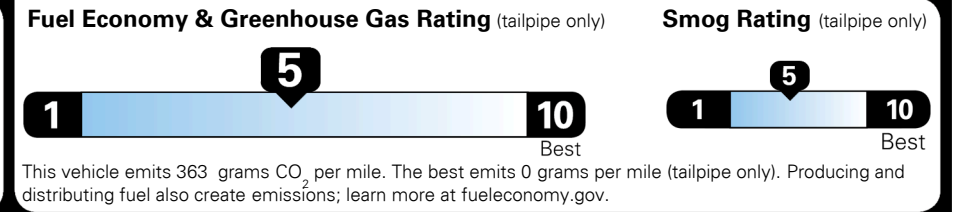

INLAND FREIGHT AND HANDLING \$ 990.00

TOTAL MANUFACTURER'S SUGGESTED RETAIL PRICE ▶ \$ 28,780.00

EPA DOT Fuel Economy and Environment

Gasoline Vehicle

Fuel Economy

25 MPG
 combined city/hwy

22 MPG
 city

29 MPG
 highway

4.0 gallons per 100 miles

SMALL SUVs range from 18 to 37 MPG. The best vehicle rates 136 MPGe.

You spend \$750 more in fuel costs over 5 years
 compared to the average new vehicle.

Annual fuel cost \$1,550