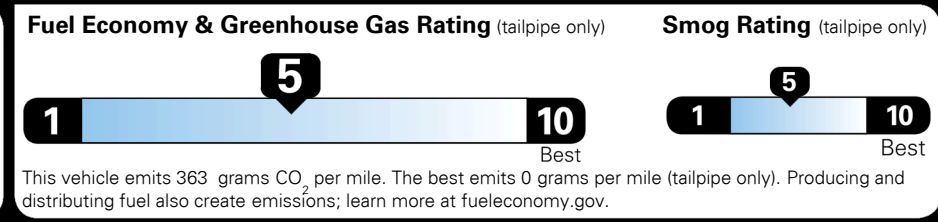

MANUFACTURER'S SUGGESTED RETAIL PRICE ▶

ADDITIONAL INSTALLED EQUIPMENT:
(In addition to or in place of standard features)
Snow White Pearl Paint $395.00
LX Convenience Package $2,000.00
- Dual-Zone Automatic Climate Control
- Heated Front Seats
- Power Driver's Seat w/ Lumbar Support
- Leather Trimmed Steering Wheel / Shift Knob
- Auto-Dimming Rear View Mirror
- Parking Distance Warning - Reverse (PDW-R)
- Roof Rails
- UVO eServices^
- ^ Includes 5 year service; see myuvo.com
Carpeted Floor Mats $155.00

MSRP INCLUDING OPTIONS $ 30,200.00
INLAND FREIGHT AND HANDLING $ 1,045.00
TOTAL MANUFACTURER'S SUGGESTED RETAIL PRICE ▶ $ 31,245.00

EPA DOT Fuel Economy and Environment

Gasoline Vehicle

Fuel Economy
25 MPG
combined city/hwy
4.0 gallons per 100 miles
SMALL SUVs range from 18 to 37 MPG. The best vehicle rates 136 MPGe.
22 city
29 highway

You spend $750 more in fuel costs over 5 years
compared to the average new vehicle.

Annual fuel cost $1,550

Actual results will vary for many reasons, including driving conditions and how you drive and maintain your vehicle. The average new vehicle gets 27 MPG and costs $7,000 to fuel over 5 years. Cost estimates are based on 15,000 miles per year at $ 2.55 per gallon. MPGe is miles per gasoline gallon equivalent. Vehicle emissions are a significant cause of climate change and smog.

fueleconomy.gov
Calculate personalized estimates and compare vehicles

GOVERNMENT 5-STAR SAFETY RATINGS

Overall Vehicle Score ★★★★★
Based on the combined rating of frontal, side and rollover. Should ONLY be compared to other vehicles of similar size and weight.

Frontal	Driver	★★★★★
Crash	Passenger	★★★★★
Side	Front seat	★★★★★
Crash	Rear seat	★★★★★
Rollover		★★★★★

Star ratings based on the risk of injury in a frontal impact. Should ONLY be compared to other vehicles of similar size and weight.
Star ratings based on the risk of injury in a side impact.
Star ratings based on the risk of rollover in a single-vehicle crash.

PARTS CONTENT INFORMATION

FOR VEHICLES IN THIS CAR LINE U.S./CANADIAN PARTS CONTENT: 60 %

MAJOR SOURCES OF FOREIGN PARTS: KOREA: 40%

NOTE: PARTS CONTENT DOES NOT INCLUDE FINAL ASSEMBLY, DISTRIBUTION, OR OTHER NON-PARTS COSTS.

FOR THIS VEHICLE FINAL ASSEMBLY POINT: WEST POINT, GA, USA

COUNTRY OF ORIGIN
ENGINE: USA
TRANSMISSION: USA

TOTAL ADDITIONAL WEIGHT: 8.8