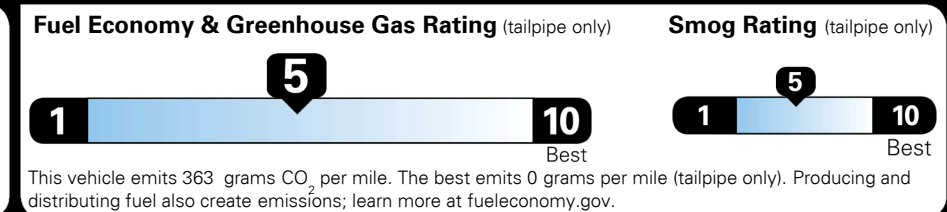

MANUFACTURER'S SUGGESTED RETAIL PRICE ▶

ADDITIONAL INSTALLED EQUIPMENT:
(In addition to or in place of standard features)
Snow White Pearl Paint $395.00
Carpeted Floor Mats $155.00
Cargo Net $50.00
Mud Guards $95.00

MSRP INCLUDING OPTIONS $ 28,185.00

INLAND FREIGHT AND HANDLING $ 990.00

TOTAL MANUFACTURER'S SUGGESTED RETAIL PRICE ▶ $ 29,175.00

EPA DOT Fuel Economy and Environment

Gasoline Vehicle

Fuel Economy

25 MPG
combined city/hwy

22 MPG
city

29 MPG
highway

4.0 gallons per 100 miles

SMALL SUVs range from 18 to 37 MPG. The best vehicle rates 136 MPGe.

You spend $750 more in fuel costs over 5 years
compared to the average new vehicle.

Annual fuel cost $1,550

Actual results will vary for many reasons, including driving conditions and how you drive and maintain your vehicle. The average new vehicle gets 27 MPG and costs $7,000 to fuel over 5 years. Cost estimates are based on 15,000 miles per year at $ 2.55 per gallon. MPGe is miles per gasoline gallon equivalent. Vehicle emissions are a significant cause of climate change and smog.

fueleconomy.gov
Calculate personalized estimates and compare vehicles

Smartphone QR Code

GOVERNMENT 5-STAR SAFETY RATINGS

Overall Vehicle Score ★★★★★
Based on the combined rating of frontal, side and rollover. Should ONLY be compared to other vehicles of similar size and weight.

Frontal Crash	Driver	★★★★★
Frontal Crash	Passenger	★★★★★
Side Crash	Front seat	★★★★★
Side Crash	Rear seat	★★★★★
Rollover		★★★★★

Star ratings based on the risk of injury in a frontal impact. Should ONLY be compared to other vehicles of similar size and weight.

Star ratings based on the risk of injury in a side impact.

Star ratings based on the risk of rollover in a single-vehicle crash.

PARTS CONTENT INFORMATION

FOR VEHICLES IN THIS CAR LINE U.S./CANADIAN PARTS CONTENT: 60 %

MAJOR SOURCES OF FOREIGN PARTS: KOREA: 40%

NOTE: PARTS CONTENT DOES NOT INCLUDE FINAL ASSEMBLY, DISTRIBUTION, OR OTHER NON-PARTS COSTS.

FOR THIS VEHICLE FINAL ASSEMBLY POINT: WEST POINT, GA, USA

COUNTRY OF ORIGIN
ENGINE: USA
TRANSMISSION: USA

TOTAL ADDITIONAL WEIGHT: 9.6