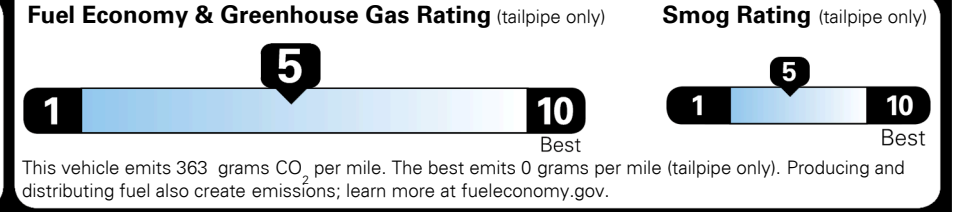

EPA DOT Fuel Economy and Environment

Gasoline Vehicle

Fuel Economy

25 MPG combined city/hwy
22 MPG city
29 MPG highway

SMALL SUVs range from 18 to 37 MPG. The best vehicle rates 136 MPGe.

4.0 gallons per 100 miles

You spend $750 more in fuel costs over 5 years compared to the average new vehicle.

Annual fuel cost $1,550