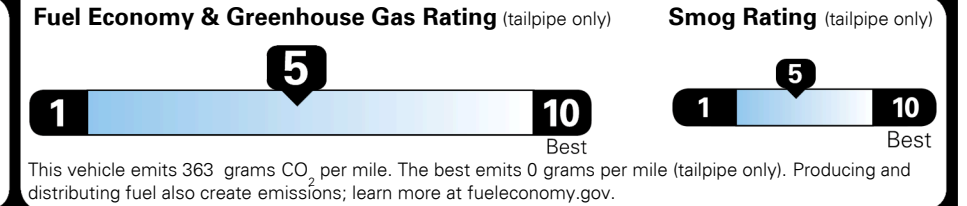

EPA DOT Fuel Economy and Environment

Gasoline Vehicle

Fuel Economy
25 MPG
combined city/hwy
4.0 gallons per 100 miles
city **22** highway **29**
SMALL SUVs range from 18 to 37 MPG. The best vehicle rates 136 MPGe.

You spend $750 more in fuel costs over 5 years
compared to the average new vehicle.

Annual fuel cost $1,550