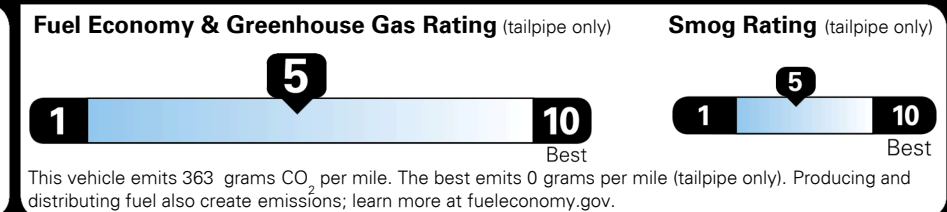

MANUFACTURER'S SUGGESTED RETAIL PRICE ▶

ADDITIONAL INSTALLED EQUIPMENT:
(In addition to or in place of standard features)
Snow White Pearl Paint $395.00
LX Convenience Package $2,000.00
- Dual-Zone Automatic Climate Control
- Heated Front Seats
- Power Driver's Seat w/ Lumbar Support
- Leather Trimmed Steering Wheel / Shift Knob
- Auto-Dimming Rear View Mirror
- Parking Distance Warning - Reverse (PDW-R)
- Roof Rails
- UVO eServices^
- ^ Includes 5 year service; see myuvo.com

Carpeted Floor Mats $155.00
Cargo Net $50.00
Mud Guards $95.00

MSRP INCLUDING OPTIONS $ 30,185.00

INLAND FREIGHT AND HANDLING $ 990.00

TOTAL MANUFACTURER'S SUGGESTED RETAIL PRICE ▶ $ 31,175.00

$ 27,490.00

EPA DOT Fuel Economy and Environment

Gasoline Vehicle

Fuel Economy

25 MPG combined city/hwy
22 MPG city
29 MPG highway

SMALL SUVs range from 18 to 37 MPG. The best vehicle rates 136 MPGe.

4.0 gallons per 100 miles

You spend $750 more in fuel costs over 5 years compared to the average new vehicle.

Annual fuel cost $1,550

Actual results will vary for many reasons, including driving conditions and how you drive and maintain your vehicle. The average new vehicle gets 27 MPG and costs $7,000 to fuel over 5 years. Cost estimates are based on 15,000 miles per year at $ 2.55 per gallon. MPGe is miles per gasoline gallon equivalent. Vehicle emissions are a significant cause of climate change and smog.

fueleconomy.gov
Calculate personalized estimates and compare vehicles

Smartphone QR Code

GOVERNMENT 5-STAR SAFETY RATINGS

Overall Vehicle Score ★ ★ ★ ★ ★

Based on the combined rating of frontal, side and rollover. Should ONLY be compared to other vehicles of similar size and weight.

Frontal Crash	Driver	★ ★ ★ ★ ★
	Passenger	★ ★ ★ ★ ★
Side Crash	Front seat	★ ★ ★ ★ ★
	Rear seat	★ ★ ★ ★ ★
Rollover		★ ★ ★ ★ ★

Star ratings based on the risk of injury in a frontal impact. Should ONLY be compared to other vehicles of similar size and weight.

Star ratings based on the risk of injury in a side impact.

Star ratings based on the risk of rollover in a single-vehicle crash.

PARTS CONTENT INFORMATION

FOR VEHICLES IN THIS CAR LINE U.S./CANADIAN PARTS CONTENT: 60 %

MAJOR SOURCES OF FOREIGN PARTS: KOREA: 40%

NOTE: PARTS CONTENT DOES NOT INCLUDE FINAL ASSEMBLY, DISTRIBUTION, OR OTHER NON-PARTS COSTS.

FOR THIS VEHICLE FINAL ASSEMBLY POINT: WEST POINT, GA, USA

COUNTRY OF ORIGIN
ENGINE: USA
TRANSMISSION: USA

TOTAL ADDITIONAL WEIGHT: 9.6