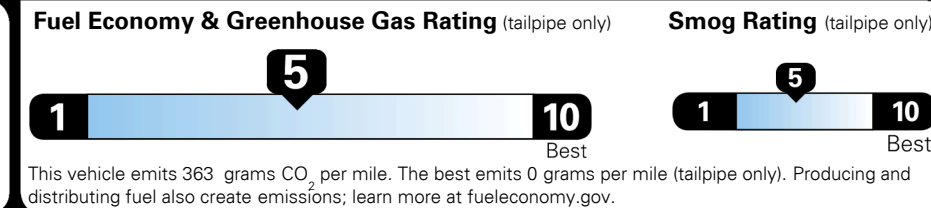

EPA DOT Fuel Economy and Environment

Gasoline Vehicle

Fuel Economy
25 **MPG**
combined city/hwy
4.0 gallons per 100 miles

SMALL SUVs range from 18 to 120 MPG. The best vehicle rates 136 MPGe.

22 city
29 highway

You spend $500 more in fuel costs over 5 years
compared to the average new vehicle.

Annual fuel cost $1,600