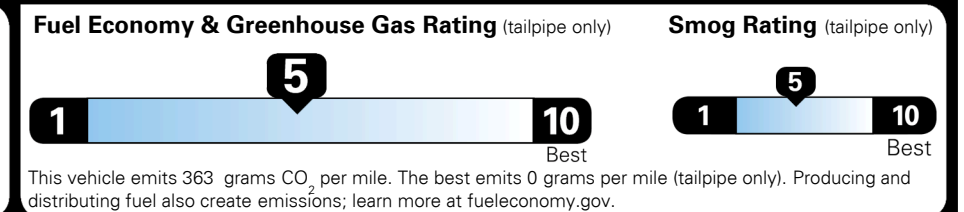

MSRP INCLUDING OPTIONS \$ 30,285.00

INLAND FREIGHT AND HANDLING \$ 1,120.00

TOTAL MANUFACTURER'S SUGGESTED RETAIL PRICE ▶ **\$ 31,405.00**

\$ 28,090.00

#1 MASS MARKET BRAND IN J.D. POWER INITIAL QUALITY, 5 YEARS IN A ROW.

GIVE IT EVERYTHING KIA

For J.D. Power 2019 award information, go to jdpower.com/awards for more details.

EPA DOT Fuel Economy and Environment

Gasoline Vehicle

Fuel Economy

25 MPG combined city/hwy
22 MPG city
29 MPG highway

SMALL SUVs range from 18 to 120 MPG. The best vehicle rates 136 MPGe.

4.0 gallons per 100 miles

You spend \$500 more in fuel costs over 5 years compared to the average new vehicle.

Annual fuel cost \$1,600