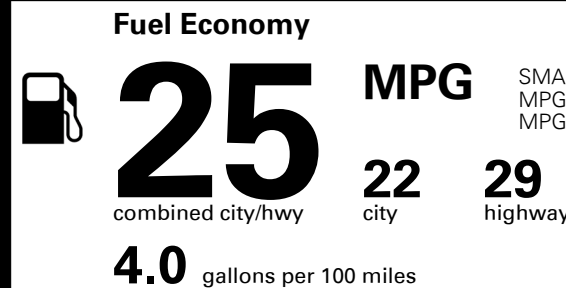

TOTAL MANUFACTURER'S SUGGESTED RETAIL PRICE ▶

\$ 31,290.00

TOTAL ADDITIONAL WEIGHT: 9.6

#1 MASS MARKET BRAND IN
 J.D. POWER INITIAL QUALITY,
 5 YEARS IN A ROW.

GIVE IT EVERYTHING **KIA**

For J.D. Power 2019 award information, go to jdpower.com/awards for more details.

EPA DOT Fuel Economy and Environment

Gasoline Vehicle

SMALL SUVs range from 18 to 120 MPG. The best vehicle rates 136 MPGe.

You spend \$500 more in fuel costs over 5 years
 compared to the average new vehicle.