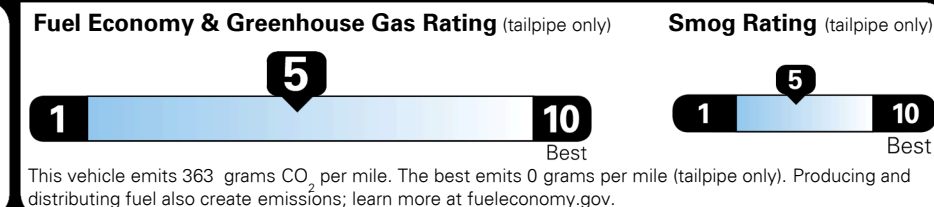

EPA DOT Fuel Economy and Environment

Gasoline Vehicle

Fuel Economy

25 MPG combined city/hwy
22 MPG city
29 MPG highway

SMALL SUVs range from 18 to 120 MPG. The best vehicle rates 136 MPGe.

4.0 gallons per 100 miles

You spend $500 more in fuel costs over 5 years compared to the average new vehicle.

Annual fuel cost $1,600