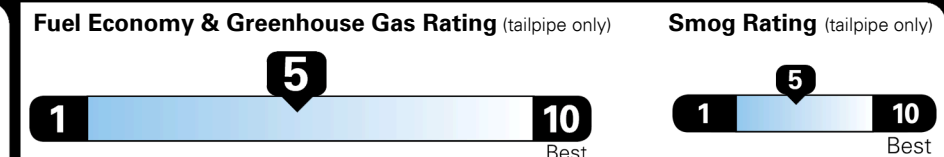

EPA DOT Fuel Economy and Environment

Gasoline Vehicle

Fuel Economy

25 MPG
combined city/hwy

22 MPG
city

29 MPG
highway

4.0 gallons per 100 miles

SMALL SUVs range from 18 to 120 MPG. The best vehicle rates 136 MPGe.

You spend $500 more in fuel costs over 5 years
compared to the average new vehicle.

Annual fuel cost $1,600