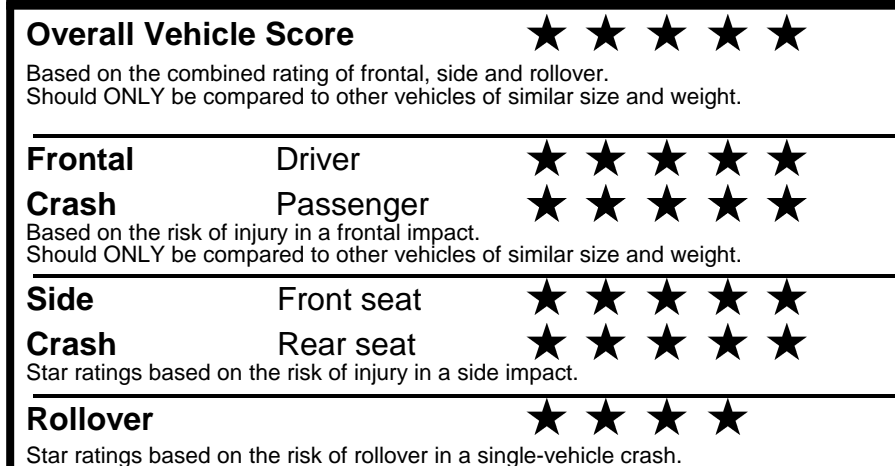

**fueleconomy.gov**  
 Calculate personalized estimates and compare vehicles

Smartphone QR Code

**GOVERNMENT 5-STAR SAFETY RATINGS**

**PARTS CONTENT INFORMATION**

**FOR VEHICLES IN THIS CAR LINE U.S./CANADIAN PARTS CONTENT: 55 %**