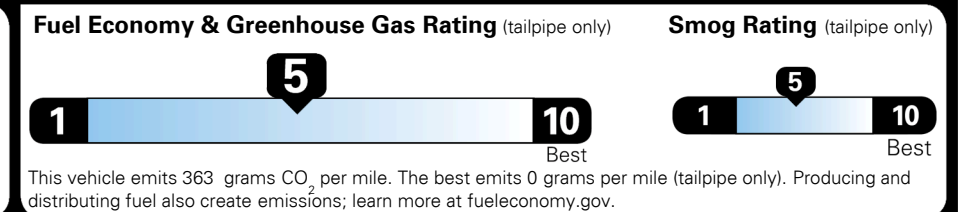

Actual results will vary for many reasons, including driving conditions and how you drive and maintain your vehicle. The average new vehicle gets 27 MPG and costs $7,500 to fuel over 5 years. Cost estimates are based on 15,000 miles per year at $ 2.70 per gallon. MPGe is miles per gasoline gallon equivalent. Vehicle emissions are a significant cause of climate change and smog.

fueleconomy.gov
Calculate personalized estimates and compare vehicles

Smartphone QR Code