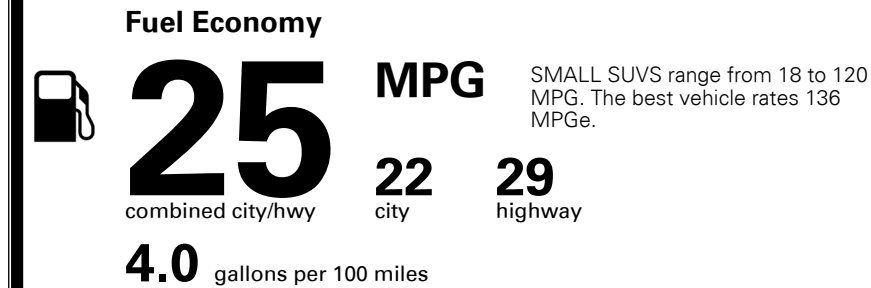

**TOTAL MANUFACTURER'S SUGGESTED RETAIL PRICE ▶**

\$ 31,280.00

TOTAL ADDITIONAL WEIGHT: 9.4

**EPA DOT Fuel Economy and Environment**

**Gasoline Vehicle**

**You spend \$500 more in fuel costs over 5 years**  
 compared to the average new vehicle.