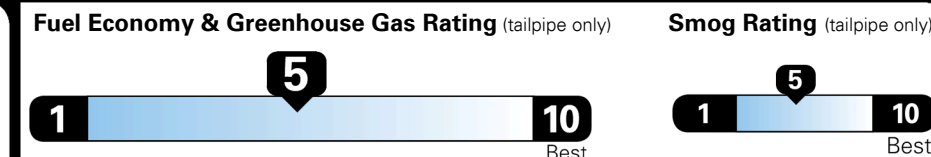

EPA DOT Fuel Economy and Environment

Gasoline Vehicle

Fuel Economy

25 MPG combined city/hwy
22 MPG city
29 MPG highway

4.0 gallons per 100 miles

SMALL SUVs range from 18 to 120 MPG. The best vehicle rates 136 MPGe.

You spend $500 more in fuel costs over 5 years compared to the average new vehicle.

Annual fuel cost $1,600