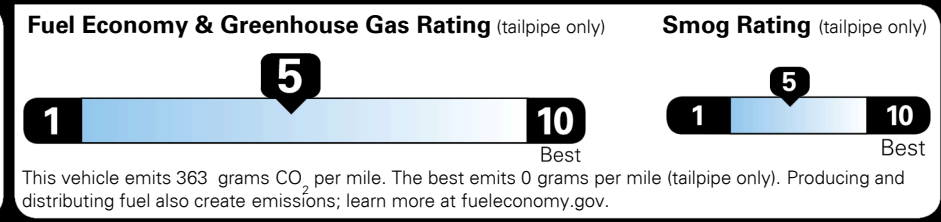

EPA DOT Fuel Economy and Environment

Gasoline Vehicle

Fuel Economy
25 MPG combined city/hwy
22 MPG city
29 MPG highway
4.0 gallons per 100 miles

SMALL SUVs range from 18 to 37 MPG. The best vehicle rates 136 MPGe.

You spend $750 more in fuel costs over 5 years
compared to the average new vehicle.

Annual fuel cost $1,550