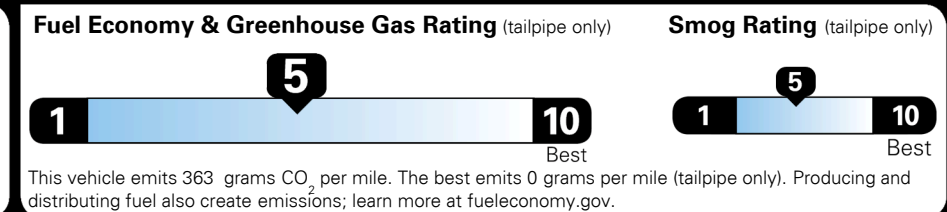

EPA DOT Fuel Economy and Environment

Gasoline Vehicle

Fuel Economy
25 MPG
combined city/hwy
4.0 gallons per 100 miles
city **22** highway **29**
SMALL SUVs range from 18 to 37 MPG. The best vehicle rates 136 MPGe.

You spend $750 more in fuel costs over 5 years
compared to the average new vehicle.

Annual fuel cost $1,550