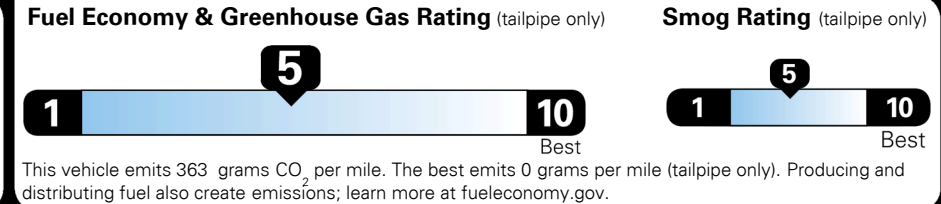

EPA DOT Fuel Economy and Environment

Gasoline Vehicle

Fuel Economy
25 MPG
combined city/hwy
4.0 gallons per 100 miles
city: **22** MPG
highway: **29** MPG
SMALL SUVs range from 18 to 37 MPG. The best vehicle rates 136 MPGe.

You spend $750 more in fuel costs over 5 years
compared to the average new vehicle.

Annual fuel cost $1,550