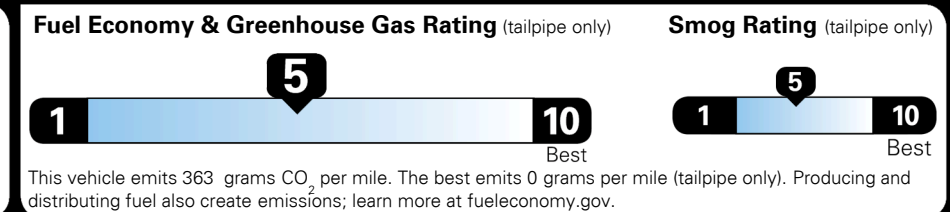

MANUFACTURER'S SUGGESTED RETAIL PRICE ▶

ADDITIONAL INSTALLED EQUIPMENT:
(In addition to or in place of standard features)
Carpeted Floor Mats $155.00
Cargo Net $50.00
Wheel Locks $55.00

MSRP INCLUDING OPTIONS $ 27,750.00
INLAND FREIGHT AND HANDLING $ 990.00
TOTAL MANUFACTURER'S SUGGESTED RETAIL PRICE ▶ $ 28,740.00

EPA DOT Fuel Economy and Environment

Gasoline Vehicle

Fuel Economy
25 MPG
combined city/hwy
4.0 gallons per 100 miles

SMALL SUVs range from 18 to 37 MPG. The best vehicle rates 136 MPGe.

22 MPG city
29 MPG highway

You spend $750 more in fuel costs over 5 years
compared to the average new vehicle.

Annual fuel cost $1,550

Actual results will vary for many reasons, including driving conditions and how you drive and maintain your vehicle. The average new vehicle gets 27 MPG and costs $7,000 to fuel over 5 years. Cost estimates are based on 15,000 miles per year at $ 2.55 per gallon. MPGe is miles per gasoline gallon equivalent. Vehicle emissions are a significant cause of climate change and smog.

fueleconomy.gov
Calculate personalized estimates and compare vehicles

GOVERNMENT 5-STAR SAFETY RATINGS

Overall Vehicle Score ★★★★★
Based on the combined rating of frontal, side and rollover. Should ONLY be compared to other vehicles of similar size and weight.

Frontal Crash	Driver	★★★★★
	Passenger	★★★★★
Side Crash	Front seat	★★★★★
	Rear seat	★★★★★
Rollover		★★★★★

Star ratings based on the risk of injury in a frontal impact. Should ONLY be compared to other vehicles of similar size and weight.
Star ratings based on the risk of injury in a side impact.
Star ratings based on the risk of rollover in a single-vehicle crash.

PARTS CONTENT INFORMATION

FOR VEHICLES IN THIS CAR LINE U.S./CANADIAN PARTS CONTENT: 60 %

MAJOR SOURCES OF FOREIGN PARTS: KOREA: 40%

NOTE: PARTS CONTENT DOES NOT INCLUDE FINAL ASSEMBLY, DISTRIBUTION, OR OTHER NON-PARTS COSTS.

FOR THIS VEHICLE FINAL ASSEMBLY POINT: WEST POINT, GA, USA

COUNTRY OF ORIGIN
ENGINE: USA
TRANSMISSION: USA

TOTAL ADDITIONAL WEIGHT: 10.2