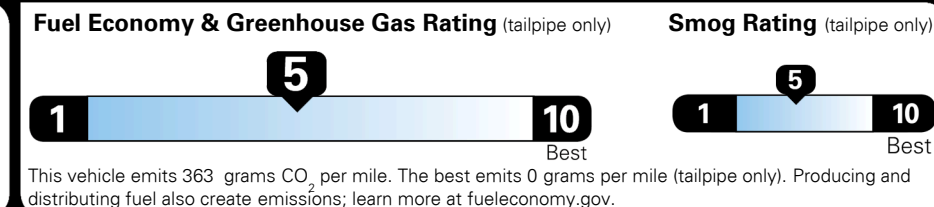

Actual results will vary for many reasons, including driving conditions and how you drive and maintain your vehicle. The average new vehicle gets 27 MPG and costs $7,500 to fuel over 5 years. Cost estimates are based on 15,000 miles per year at $ 2.70 per gallon. MPGe is miles per gasoline gallon equivalent. Vehicle emissions are a significant cause of climate change and smog.

fuel economy.gov

Calculate personalized estimates and compare vehicles

GOVERNMENT 5-STAR SAFETY RATINGS

Overall Vehicle Score ★★★★★

Based on the combined rating of frontal, side and rollover. Should ONLY be compared to other vehicles of similar size and weight.

Frontal Driver ★★★★★

Crash Passenger ★★★★★

Based on the risk of injury in a frontal impact. Should ONLY be compared to other vehicles of similar size and weight.

Side Front seat ★★★★★

Crash Rear seat ★★★★★

Star ratings based on the risk of injury in a side impact.

Rollover ★★★★★

Star ratings based on the risk of rollover in a single-vehicle crash.

Star ratings range from 1 to 5 stars (★★★★★) with 5 being the highest.

Source: National Highway Traffic Safety Administration (NHTSA).

www.safercar.gov or 1-888-327-4236

Manufacturer's suggested retail price includes Manufacturer's recommended pre-delivery service. License and title fees, state and local taxes and other dealer installed options and accessories are not included in the manufacturer's suggested retail price.

PARTS CONTENT INFORMATION

FOR VEHICLES IN THIS CAR LINE U.S./CANADIAN PARTS CONTENT: 55 %

MAJOR SOURCES OF FOREIGN PARTS: KOREA: 45%

NOTE: PARTS CONTENT DOES NOT INCLUDE FINAL ASSEMBLY, DISTRIBUTION, OR OTHER NON-PARTS COSTS.

FOR THIS VEHICLE FINAL ASSEMBLY POINT: WEST POINT, GA, USA

COUNTRY OF ORIGIN

ENGINE: USA

TRANSMISSION: USA