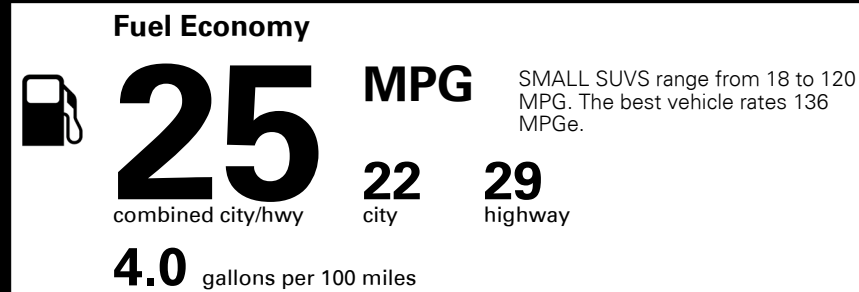

MANUFACTURER'S SUGGESTED RETAIL PRICE ▶

COMPARE LX FWD FEATURES
Added to/in place of standard L features
- Blind-Spot Collision Warning (BCW)
- Rear Cross-Traffic Collision Warning (RCCW)
- Auto Up/Down Windows (Front & Rear)
- Rapid Charge USB Ports (2)
- Acoustic Front Windshield
- Seatback Map Pockets

ADDITIONAL INSTALLED EQUIPMENT:
(In addition to or in place of standard features)
LX I4 Convenience Package
- Forward Collision-Avoidance Assist-Car
- Parking Distance Warning - Reverse (PDW-R)
- Power Driver's Seat w/ Lumbar Support
- Heated Front Seats
- Dual-Zone Automatic Climate Control
- Leather Trimmed Steering Wheel / Shift Knob
- Roof Rails
Carpeted Floor Mats

$ 28,090.00

Included
Included
Included
Included
Included
Included

$2,000.00

$195.00

MSRP INCLUDING OPTIONS

$ 30,285.00

INLAND FREIGHT AND HANDLING

$ 1,120.00

TOTAL MANUFACTURER'S SUGGESTED RETAIL PRICE ▶

$ 31,405.00

TOTAL ADDITIONAL WEIGHT: 8.8

#1 MASS MARKET BRAND IN J.D. POWER INITIAL QUALITY, 5 YEARS IN A ROW.

GIVE IT EVERYTHING KIA

For J.D. Power 2019 award information, go to jdpower.com/awards for more details.

EPA DOT Fuel Economy and Environment

Gasoline Vehicle

You spend $500 more in fuel costs over 5 years compared to the average new vehicle.

Annual fuel cost $1,600