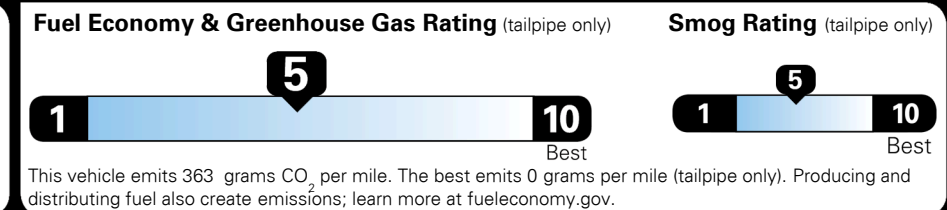

EPA DOT Fuel Economy and Environment

Gasoline Vehicle

Fuel Economy

25 MPG combined city/hwy
4.0 gallons per 100 miles

22 MPG city
29 MPG highway

SMALL SUVs range from 18 to 120 MPG. The best vehicle rates 136 MPGe.

You spend $500 more in fuel costs over 5 years compared to the average new vehicle.

Annual fuel cost $1,600