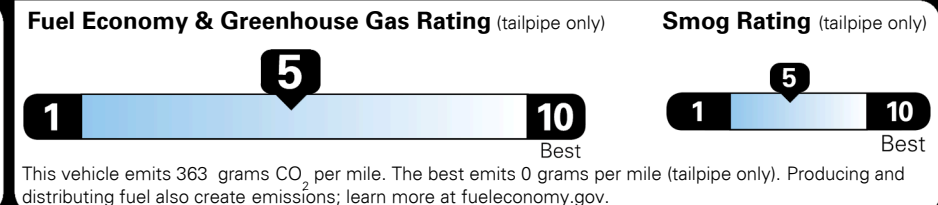

EPA DOT Fuel Economy and Environment

Gasoline Vehicle

Fuel Economy
25 **MPG**
combined city/hwy
4.0 gallons per 100 miles

SMALL SUVs range from 18 to 120 MPG. The best vehicle rates 136 MPGe.

22 city
29 highway

You spend $500 more in fuel costs over 5 years
compared to the average new vehicle.

Annual fuel cost $1,600