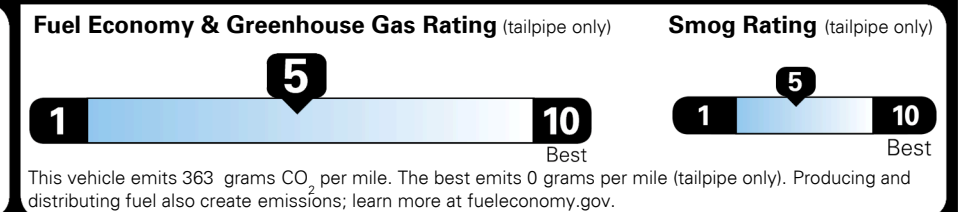

EPA DOT Fuel Economy and Environment

Gasoline Vehicle

Fuel Economy
25 **MPG**
combined city/hwy
4.0 gallons per 100 miles

SMALL SUVs range from 18 to 120 MPG. The best vehicle rates 136 MPGe.

22 city
29 highway

You spend $500 more in fuel costs over 5 years
compared to the average new vehicle.

Annual fuel cost $1,600