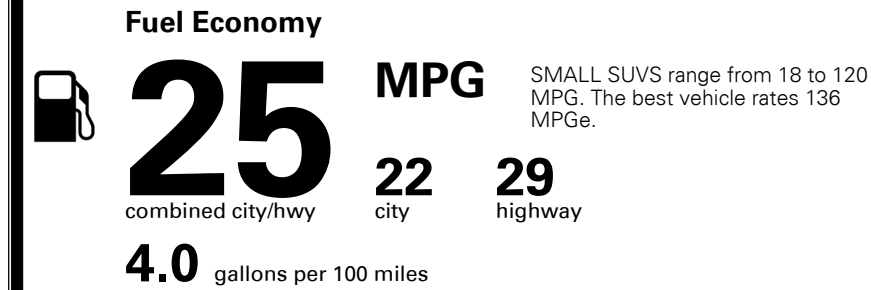

MANUFACTURER'S SUGGESTED RETAIL PRICE ▶ $ 27,990.00

COMPARE LX FWD FEATURES

- Added to/in place of standard L features
- Blind-Spot Collision Warning (BCW)
- Rear Cross-Traffic Collision Warning (RCCW)
- Auto Up/Down Windows (Front & Rear)
- Rapid Charge USB Ports (2)
- Acoustic Front Windshield
- Seatback Map Pockets

Included
Included
Included
Included
Included
Included

ADDITIONAL INSTALLED EQUIPMENT:
(In addition to or in place of standard features)

- Passion Red Paint
- LX I4 Convenience Package
- Forward Collision-Avoidance Assist-Car
- Parking Distance Warning - Reverse (PDW-R)
- Power Driver's Seat w/ Lumbar Support
- Heated Front Seats
- Dual-Zone Automatic Climate Control
- Leather Trimmed Steering Wheel / Shift Knob
- Roof Rails
- Carpeted Floor Mats
- Auto-Dimming Mirror w/HomeLink™ & Compass

$395.00
$2,000.00

$195.00
$350.00

MSRP INCLUDING OPTIONS $ 30,930.00

INLAND FREIGHT AND HANDLING $ 1,045.00

TOTAL MANUFACTURER'S SUGGESTED RETAIL PRICE ▶ $ 31,975.00

TOTAL ADDITIONAL WEIGHT: 10.2

#1 MASS MARKET BRAND IN J.D. POWER INITIAL QUALITY, 5 YEARS IN A ROW.

GIVE IT EVERYTHING KIA

For J.D. Power 2019 award information, go to jdpower.com/awards for more details.

EPA DOT Fuel Economy and Environment

Gasoline Vehicle

You spend $500 more in fuel costs over 5 years compared to the average new vehicle.

Annual fuel cost $1,600