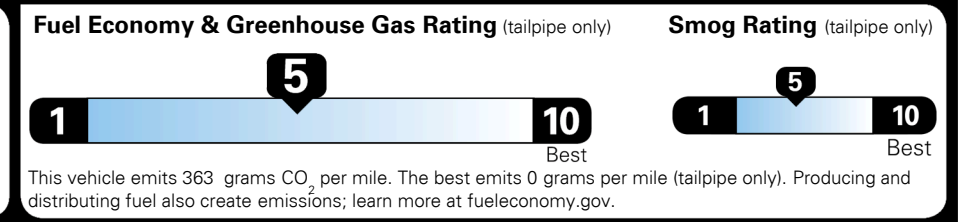

Actual results will vary for many reasons, including driving conditions and how you drive and maintain your vehicle. The average new vehicle gets 27 MPG and costs $7,500 to fuel over 5 years. Cost estimates are based on 15,000 miles per year at $ 2.70 per gallon. MPGe is miles per gasoline gallon equivalent. Vehicle emissions are a significant cause of climate change and smog.

fuelconomy.gov

Calculate personalized estimates and compare vehicles

GOVERNMENT 5-STAR SAFETY RATINGS

Overall Vehicle Score ★ ★ ★ ★ ★

Based on the combined rating of frontal, side and rollover. Should ONLY be compared to other vehicles of similar size and weight.

Frontal	Driver	★ ★ ★ ★ ★
Crash	Passenger	★ ★ ★ ★ ★
Side	Front seat	★ ★ ★ ★ ★
Crash	Rear seat	★ ★ ★ ★ ★
Rollover		★ ★ ★ ★ ★

Star ratings based on the risk of injury in a frontal impact. Should ONLY be compared to other vehicles of similar size and weight.

Star ratings based on the risk of injury in a side impact.

Star ratings based on the risk of rollover in a single-vehicle crash.

Star ratings range from 1 to 5 stars (★★★★★) with 5 being the highest. Source: National Highway Traffic Safety Administration (NHTSA). www.safercar.gov or 1-888-327-4236

Manufacturer's suggested retail price includes Manufacturer's recommended pre-delivery service. License and title fees, state and local taxes and other dealer installed options and accessories are not included in the manufacturer's suggested retail price.

PARTS CONTENT INFORMATION

FOR VEHICLES IN THIS CAR LINE U.S./CANADIAN PARTS CONTENT: 55 %

MAJOR SOURCES OF FOREIGN PARTS: KOREA: 45%

NOTE: PARTS CONTENT DOES NOT INCLUDE FINAL ASSEMBLY, DISTRIBUTION, OR OTHER NON-PARTS COSTS.

FOR THIS VEHICLE FINAL ASSEMBLY POINT: WEST POINT, GA, USA

COUNTRY OF ORIGIN ENGINE: USA

TRANSMISSION: USA