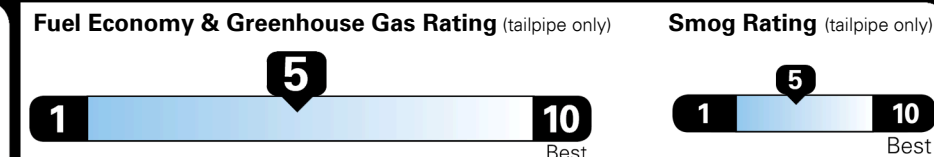

EPA DOT Fuel Economy and Environment

Gasoline Vehicle

Fuel Economy

25 MPG combined city/hwy
22 MPG city
29 MPG highway

4.0 gallons per 100 miles

SMALL SUVs range from 18 to 120 MPG. The best vehicle rates 136 MPGe.

You spend $500 more in fuel costs over 5 years compared to the average new vehicle.

Annual fuel cost $1,600