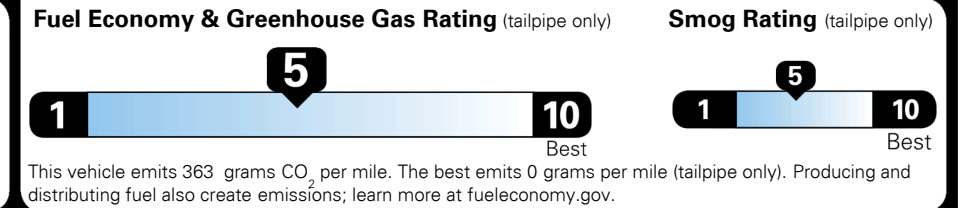

EPA DOT Fuel Economy and Environment

Gasoline Vehicle

Fuel Economy

25 MPG
combined city/hwy

22 MPG
city

29 MPG
highway

4.0 gallons per 100 miles

SMALL SUVs range from 18 to 120
MPG. The best vehicle rates 136
MPGe.

You spend
$500
more in fuel costs
over 5 years
compared to the
average new vehicle.

Annual fuel cost
$1,600