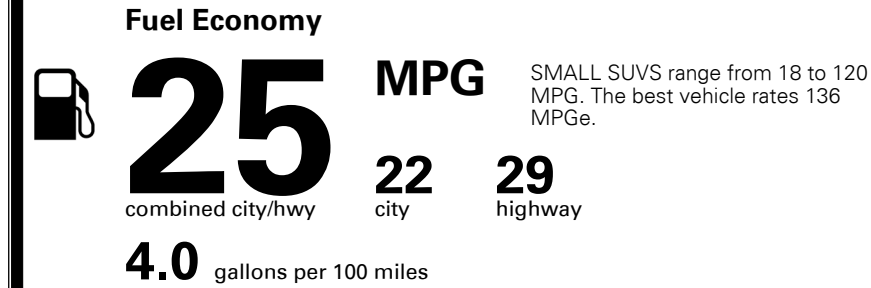

MANUFACTURER'S SUGGESTED RETAIL PRICE ▶

COMPARE LX FWD FEATURES

1. Added to/in place of standard L features
2. Blind-Spot Collision Warning (BCW)
   - Rear Cross-Traffic Collision Warning (RCCW)
   - Auto Up/Down Windows (Front & Rear)
   - Rapid Charge USB Ports (2)
   - Acoustic Front Windshield
   - Seatback Map Pockets

ADDITIONAL INSTALLED EQUIPMENT:
(In addition to or in place of standard features)

- Snow White Pearl Paint
- LX I4 Convenience Package
- Forward Collision-Avoidance Assist-Car
- Parking Distance Warning - Reverse (PDW-R)
- Power Driver's Seat w/ Lumbar Support
- Heated Front Seats
- Dual-Zone Automatic Climate Control
- Leather Trimmed Steering Wheel / Shift Knob
- Roof Rails
- Carpeted Floor Mats

$ 27,990.00

Included
Included
Included
Included
Included
Included

$395.00
$2,000.00

$195.00

MSRP INCLUDING OPTIONS

$ 30,580.00

INLAND FREIGHT AND HANDLING

$ 1,045.00

TOTAL MANUFACTURER'S SUGGESTED RETAIL PRICE ▶

$ 31,625.00

TOTAL ADDITIONAL WEIGHT: 8.8

#1 MASS MARKET BRAND IN J.D. POWER INITIAL QUALITY, 5 YEARS IN A ROW.

GIVE IT EVERYTHING KIA

For J.D. Power 2019 award information, go to jdpower.com/awards for more details.

EPA DOT Fuel Economy and Environment

Gasoline Vehicle

You spend $500 more in fuel costs over 5 years compared to the average new vehicle.

Annual fuel cost $1,600