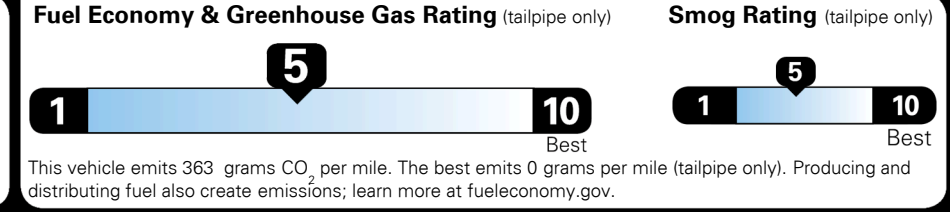

TOTAL MANUFACTURER'S SUGGESTED RETAIL PRICE ▶

\$ 31,625.00

TOTAL ADDITIONAL WEIGHT: 8.8

#1 MASS MARKET BRAND IN J.D. POWER INITIAL QUALITY, 5 YEARS IN A ROW.

GIVE IT EVERYTHING KIA

For J.D. Power 2019 award information, go to jdpower.com/awards for more details.

EPA DOT Fuel Economy and Environment

Gasoline Vehicle

You spend \$500 more in fuel costs over 5 years compared to the average new vehicle.

Annual fuel cost \$1,600

Actual results will vary for many reasons, including driving conditions and how you drive and maintain your vehicle. The average new vehicle gets 27 MPG and costs \$7,500 to fuel over 5 years. Cost estimates are based on 15,000 miles per year at \$ 2.70 per gallon. MPGe is miles per gasoline gallon equivalent. Vehicle emissions are a significant cause of climate change and smog.