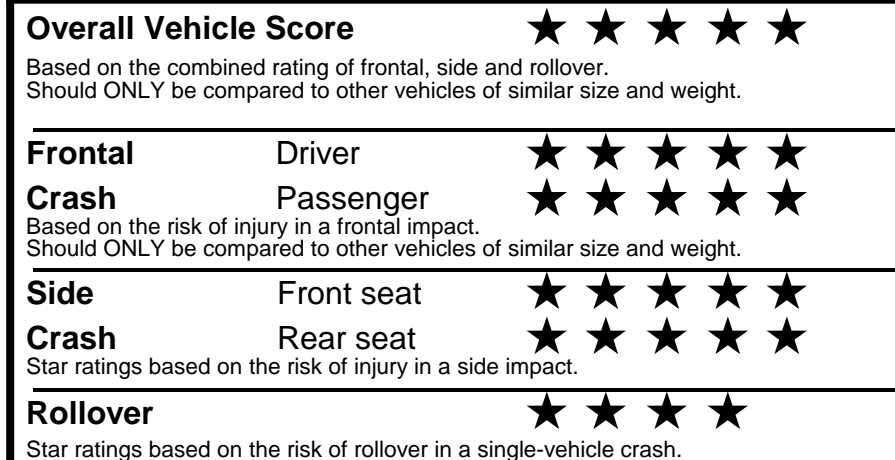

fuelconomy.gov

Calculate personalized estimates and compare vehicles

GOVERNMENT 5-STAR SAFETY RATINGS

Star ratings range from 1 to 5 stars (★★★★★) with 5 being the highest. Source: National Highway Traffic Safety Administration (NHTSA). www.safercar.gov or 1-888-327-4236