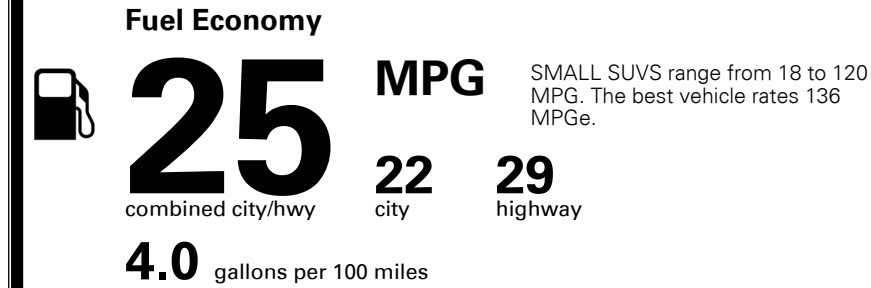

MANUFACTURER'S SUGGESTED RETAIL PRICE ▶

$ 27,990.00

COMPARE LX FWD FEATURES

1. Added to/in place of standard L features
2. Blind-Spot Collision Warning (BCW)
   - Rear Cross-Traffic Collision Warning (RCCW)
   - Auto Up/Down Windows (Front & Rear)
   - Rapid Charge USB Ports (2)
   - Acoustic Front Windshield
   - Seatback Map Pockets

Included
Included
Included
Included
Included
Included

ADDITIONAL INSTALLED EQUIPMENT:
(In addition to or in place of standard features)

- Snow White Pearl Paint
- LX I4 Convenience Package
- Forward Collision-Avoidance Assist-Car
- Parking Distance Warning - Reverse (PDW-R)
- Power Driver's Seat w/ Lumbar Support
- Heated Front Seats
- Dual-Zone Automatic Climate Control
- Leather Trimmed Steering Wheel / Shift Knob
- Roof Rails
- Carpeted Floor Mats
- Cargo Net

$395.00
$2,000.00

$195.00
$50.00

MSRP INCLUDING OPTIONS

$ 30,630.00

INLAND FREIGHT AND HANDLING

$ 1,045.00

TOTAL MANUFACTURER'S SUGGESTED RETAIL PRICE ▶

$ 31,675.00

TOTAL ADDITIONAL WEIGHT: 9.4

**#1 MASS MARKET BRAND IN
J.D. POWER INITIAL QUALITY,
5 YEARS IN A ROW.**

GIVE IT EVERYTHING KIA

For J.D. Power 2019 award information, go to jdpower.com/awards for more details.

EPA DOT Fuel Economy and Environment

Gasoline Vehicle

You spend $500 more in fuel costs over 5 years compared to the average new vehicle.

Annual fuel cost $1,600