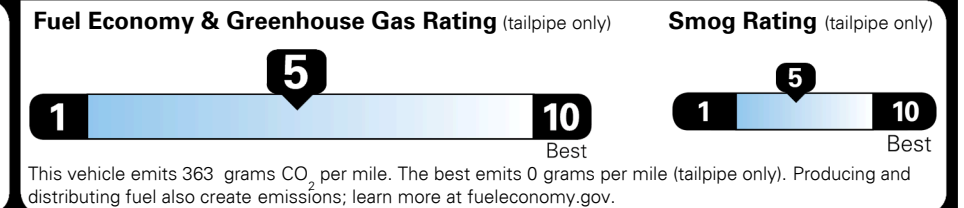

TOTAL ADDITIONAL WEIGHT: 9.4

**#1 MASS MARKET BRAND IN
 J.D. POWER INITIAL QUALITY,
 5 YEARS IN A ROW.**

GIVE IT EVERYTHING KIA

For J.D. Power 2019 award information, go to jdpower.com/awards for more details.

EPA DOT Fuel Economy and Environment

Gasoline Vehicle

You spend \$500 more in fuel costs over 5 years compared to the average new vehicle.

Annual fuel cost \$1,600

Actual results will vary for many reasons, including driving conditions and how you drive and maintain your vehicle. The average new vehicle gets 27 MPG and costs \$7,500 to fuel over 5 years. Cost estimates are based on 15,000 miles per year at \$ 2.70 per gallon. MPGe is miles per gasoline gallon equivalent. Vehicle emissions are a significant cause of climate change and smog.