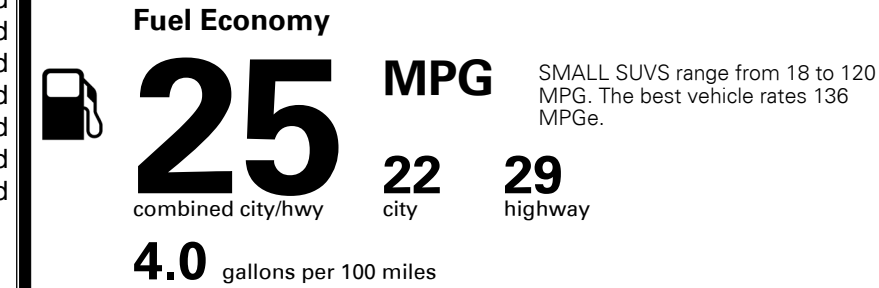

WARRANTY

10 Year/100,000 Mile Limited Powertrain Warranty
5 Year/60,000 Mile Limited Basic Warranty
5 Year/60,000 Mile Roadside Assistance

MANUFACTURER'S SUGGESTED RETAIL PRICE ▶

$ 28,090.00

COMPARE LX FWD FEATURES

Added to/in place of standard L features
- Blind-Spot Collision Warning (BCW)
- Rear Cross-Traffic Collision Warning (RCCW)
- Auto Up/Down Windows (Front & Rear)
- Rapid Charge USB Ports (2)
- Acoustic Front Windshield
- Seatback Map Pockets

Included
Included
Included
Included
Included
Included

ADDITIONAL INSTALLED EQUIPMENT: (In addition to or in place of standard features)

LX I4 Convenience Package
- Forward Collision-Avoidance Assist-Car
- Parking Distance Warning - Reverse (PDW-R)
- Power Driver's Seat w/ Lumbar Support
- Heated Front Seats
- Dual-Zone Automatic Climate Control
- Leather Trimmed Steering Wheel / Shift Knob
- Roof Rails
Carpeted Floor Mats
Auto-Dimming Mirror w/HomeLink™ & Compass

$2,000.00

$195.00
$350.00

MSRP INCLUDING OPTIONS

$ 30,635.00

INLAND FREIGHT AND HANDLING

$ 1,120.00

TOTAL MANUFACTURER'S SUGGESTED RETAIL PRICE ▶

$ 31,755.00

TOTAL ADDITIONAL WEIGHT: 10.2

#1 MASS MARKET BRAND IN
J.D. POWER INITIAL QUALITY,
5 YEARS IN A ROW.

GIVE IT EVERYTHING

For J.D. Power 2019 award information, go to jdpower.com/awards for more details.

EPA DOT Fuel Economy and Environment

Gasoline Vehicle

You spend
$500
more in fuel costs
over 5 years
compared to the
average new vehicle.

Annual fuel cost
$1,600