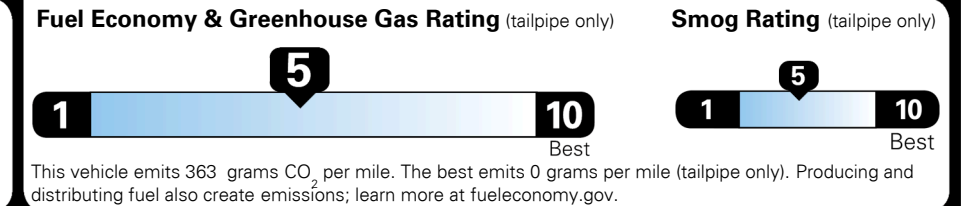

Actual results will vary for many reasons, including driving conditions and how you drive and maintain your vehicle. The average new vehicle gets 27 MPG and costs $7,500 to fuel over 5 years. Cost estimates are based on 15,000 miles per year at $ 2.70 per gallon. MPGe is miles per gasoline gallon equivalent. Vehicle emissions are a significant cause of climate change and smog.

fuel economy.gov

Calculate personalized estimates and compare vehicles

GOVERNMENT 5-STAR SAFETY RATINGS

Overall Vehicle Score ★ ★ ★ ★ ★

Based on the combined rating of frontal, side and rollover.
Should ONLY be compared to other vehicles of similar size and weight.

Frontal Driver ★ ★ ★ ★ ★

Crash Passenger ★ ★ ★ ★ ★

Based on the risk of injury in a frontal impact.
Should ONLY be compared to other vehicles of similar size and weight.

Side Front seat ★ ★ ★ ★ ★

Crash Rear seat ★ ★ ★ ★ ★

Star ratings based on the risk of injury in a side impact.

Rollover ★ ★ ★ ★ ★

Star ratings based on the risk of rollover in a single-vehicle crash.

Star ratings range from 1 to 5 stars (★★★★★) with 5 being the highest.

Source: National Highway Traffic Safety Administration (NHTSA).

www.safercar.gov or 1-888-327-4236

Manufacturer's suggested retail price includes Manufacturer's recommended pre-delivery service. License and title fees, state and local taxes and other dealer installed options and accessories are not included in the manufacturer's suggested retail price.

PARTS CONTENT INFORMATION

FOR VEHICLES IN THIS CAR
LINE U.S./CANADIAN
PARTS CONTENT: 55 %

MAJOR SOURCES OF
FOREIGN PARTS:
KOREA: 45%

NOTE: PARTS CONTENT DOES
NOT INCLUDE FINAL ASSEMBLY,
DISTRIBUTION, OR OTHER
NON-PARTS COSTS.

FOR THIS VEHICLE
FINAL ASSEMBLY POINT:
WEST POINT, GA, USA

COUNTRY OF ORIGIN

ENGINE: USA

TRANSMISSION: USA