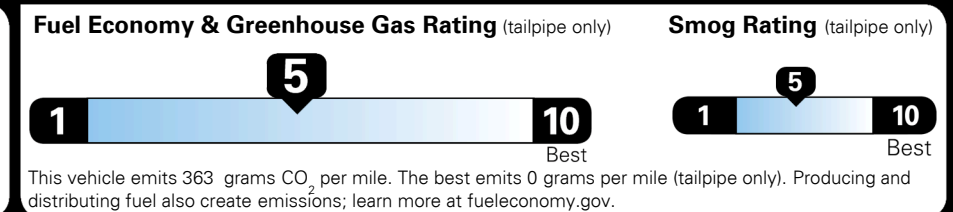

EPA DOT Fuel Economy and Environment

Gasoline Vehicle

Fuel Economy
25 MPG
combined city/hwy
4.0 gallons per 100 miles
SMALL SUVs range from 18 to 120 MPG. The best vehicle rates 136 MPGe.

You spend $500 more in fuel costs over 5 years
compared to the average new vehicle.

Annual fuel cost $1,600