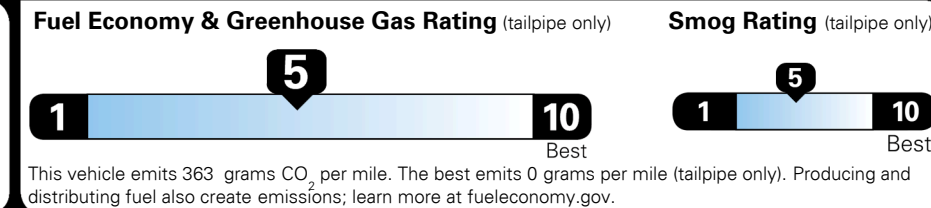

EPA DOT Fuel Economy and Environment

Gasoline Vehicle

Fuel Economy
25 MPG
combined city/hwy
4.0 gallons per 100 miles

22 MPG city
29 MPG highway

SMALL SUVs range from 18 to 120 MPG. The best vehicle rates 136 MPGe.

You spend $500 more in fuel costs over 5 years
compared to the average new vehicle.

Annual fuel cost $1,600