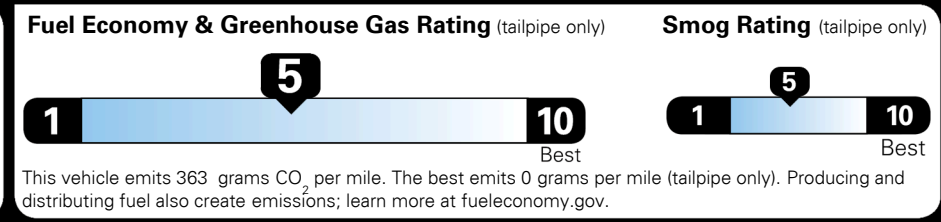

EPA DOT Fuel Economy and Environment

Gasoline Vehicle

Fuel Economy

25 MPG combined city/hwy
22 MPG city
29 MPG highway

4.0 gallons per 100 miles

SMALL SUVs range from 18 to 37 MPG. The best vehicle rates 136 MPGe.

You spend $750 more in fuel costs over 5 years compared to the average new vehicle.

Annual fuel cost $1,550