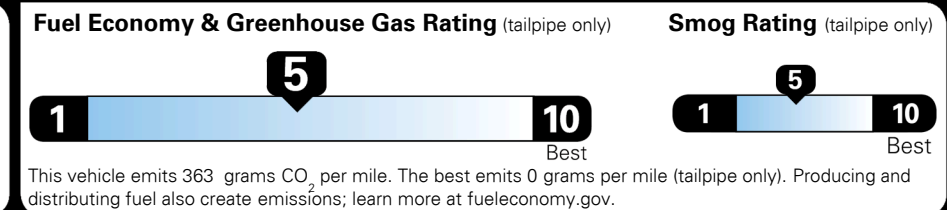

MSRP INCLUDING OPTIONS \$ 27,770.00
 INLAND FREIGHT AND HANDLING \$ 990.00
TOTAL MANUFACTURER'S SUGGESTED RETAIL PRICE ▶ \$ 28,760.00

EPA DOT Fuel Economy and Environment

Gasoline Vehicle

Fuel Economy
25 MPG
 combined city/hwy
4.0 gallons per 100 miles

SMALL SUVs range from 18 to 37 MPG. The best vehicle rates 136 MPGe.

22 city
29 highway

You spend \$750 more in fuel costs over 5 years
 compared to the average new vehicle.

Annual fuel cost \$1,550

Actual results will vary for many reasons, including driving conditions and how you drive and maintain your vehicle. The average new vehicle gets 27 MPG and costs \$7,000 to fuel over 5 years. Cost estimates are based on 15,000 miles per year at \$ 2.55 per gallon. MPGe is miles per gasoline gallon equivalent. Vehicle emissions are a significant cause of climate change and smog.