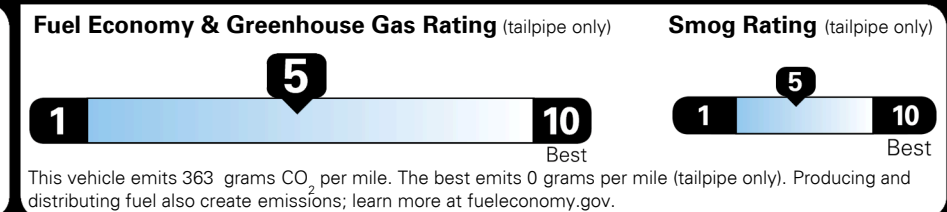

EPA DOT Fuel Economy and Environment

Gasoline Vehicle

Fuel Economy
25 MPG
combined city/hwy
4.0 gallons per 100 miles

SMALL SUVs range from 18 to 37 MPG. The best vehicle rates 136 MPGe.

22 city
29 highway

You spend $750 more in fuel costs over 5 years
compared to the average new vehicle.

Annual fuel cost $1,550