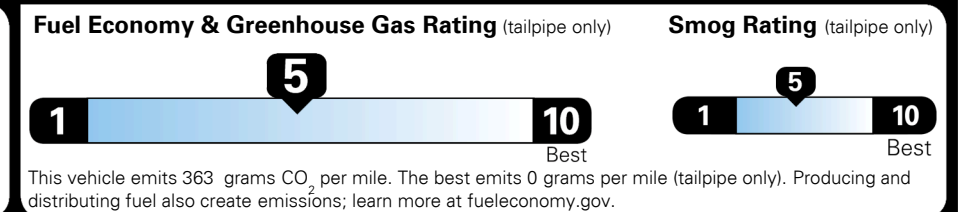

MSRP INCLUDING OPTIONS \$ 28,090.00
 INLAND FREIGHT AND HANDLING \$ 990.00
TOTAL MANUFACTURER'S SUGGESTED RETAIL PRICE ▶ \$ 29,080.00

EPA DOT Fuel Economy and Environment

Gasoline Vehicle

Fuel Economy
25 MPG
 combined city/hwy
4.0 gallons per 100 miles

SMALL SUVs range from 18 to 37 MPG. The best vehicle rates 136 MPGe.

22 city
29 highway

You spend \$750 more in fuel costs over 5 years
 compared to the average new vehicle.

Annual fuel cost \$1,550

Actual results will vary for many reasons, including driving conditions and how you drive and maintain your vehicle. The average new vehicle gets 27 MPG and costs \$7,000 to fuel over 5 years. Cost estimates are based on 15,000 miles per year at \$ 2.55 per gallon. MPGe is miles per gasoline gallon equivalent. Vehicle emissions are a significant cause of climate change and smog.