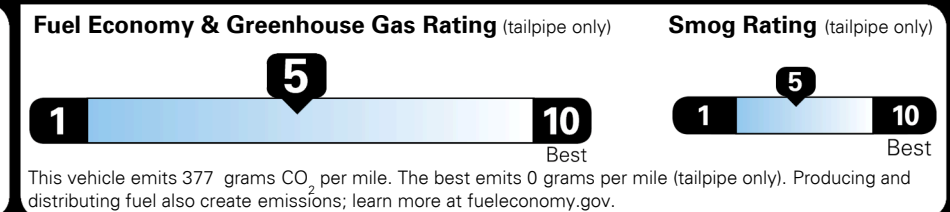

WARRANTY
10 Year/100,000 Mile Limited Powertrain Warranty
5 Year/60,000 Mile Limited Basic Warranty
5 Year/60,000 Mile Roadside Assistance
*Ask dealer for details

MANUFACTURER'S SUGGESTED RETAIL PRICE ▶

ADDITIONAL INSTALLED EQUIPMENT:
(In addition to or in place of standard features)

LX Convenience Package $1,700.00
- Power Driver's Seat w/ Lumbar Support
- Heated Front Seats
- Lthr-Wrapped Steering Wheel & Shift Knob
- Rear Parking Assist System (RPAS)
- Auto-Dimming Rear View Mirror
- Shark Fin Style Antenna

LX Cool & Connected Package Included
- Dual-Zone Automatic Climate Control
- AM/FM/MP3 7" Touchscreen & Rear Camera
- UVO eServices Infotainment System
- Android Auto Smartphone Integration
- Apple CarPlay Smartphone Integration
Carpeted Floor Mats $135.00
Cargo Net $50.00
Auto-Dimming Mirror w/HomeLink™ & Compass $350.00

MSRP INCLUDING OPTIONS $ 29,335.00

INLAND FREIGHT AND HANDLING $ 940.00

TOTAL MANUFACTURER'S SUGGESTED RETAIL PRICE ▶ $ 30,275.00

EPA DOT Fuel Economy and Environment

Gasoline Vehicle

Fuel Economy

24 MPG
combined city/hwy

21 MPG
city

28 MPG
highway

SMALL SUVs range from 18 to 34 MPG. The best vehicle rates 136 MPGe.

4.2 gallons per 100 miles

You spend $750 more in fuel costs over 5 years
compared to the average new vehicle.

Annual fuel cost $1,500

Actual results will vary for many reasons, including driving conditions and how you drive and maintain your vehicle. The average new vehicle gets 27 MPG and costs $6,750 to fuel over 5 years. Cost estimates are based on 15,000 miles per year at $ 2.40 per gallon. MPGe is miles per gasoline gallon equivalent. Vehicle emissions are a significant cause of climate change and smog.

fueleconomy.gov
Calculate personalized estimates and compare vehicles

GOVERNMENT 5-STAR SAFETY RATINGS

Overall Vehicle Score ★★★★★
Based on the combined rating of frontal, side and rollover. Should ONLY be compared to other vehicles of similar size and weight.

Frontal Crash Driver ★★★★★
Passenger ★★★★★

Side Crash Front seat ★★★★★
Rear seat ★★★★★
Star ratings based on the risk of injury in a side impact.

Rollover ★★★★★
Star ratings based on the risk of rollover in a single-vehicle crash.

PARTS CONTENT INFORMATION

FOR VEHICLES IN THIS CAR LINE U.S./CANADIAN PARTS CONTENT: 60 %

MAJOR SOURCES OF FOREIGN PARTS: KOREA: 40%

NOTE: PARTS CONTENT DOES NOT INCLUDE FINAL ASSEMBLY, DISTRIBUTION, OR OTHER NON-PARTS COSTS.

FOR THIS VEHICLE FINAL ASSEMBLY POINT: WEST POINT, GA, USA

COUNTRY OF ORIGIN ENGINE: USA

TRANSMISSION: USA

TOTAL ADDITIONAL WEIGHT: 9.1