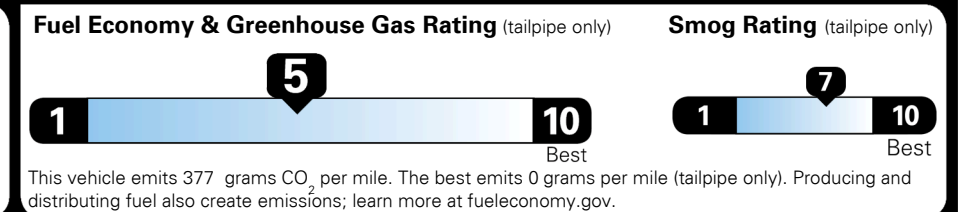

TOTAL ADDITIONAL WEIGHT: 8.8

EPA DOT Fuel Economy and Environment

Gasoline Vehicle

Fuel Economy

24 MPG
 combined city/hwy

21 MPG
 city

28 MPG
 highway

4.2 gallons per 100 miles

SMALL SUVs range from 18 to 33 MPG. The best vehicle rates 119 MPGe.

You spend \$750 more in fuel costs over 5 years compared to the average new vehicle.

Annual fuel cost \$1,550

Actual results will vary for many reasons, including driving conditions and how you drive and maintain your vehicle. The average new vehicle gets 26 MPG and costs \$7,000 to fuel over 5 years. Cost estimates are based on 15,000 miles per year at \$ 2.45 per gallon. MPGe is miles per gasoline gallon equivalent. Vehicle emissions are a significant cause of climate change and smog.