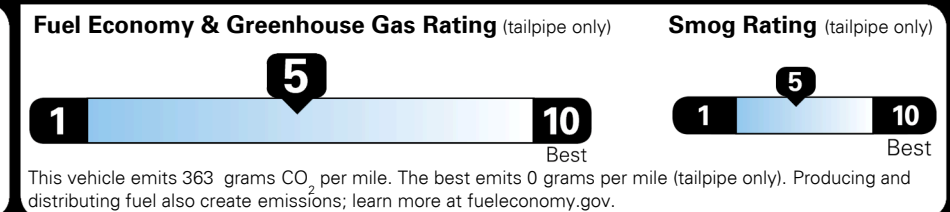

EPA DOT Fuel Economy and Environment

Gasoline Vehicle

Fuel Economy

25 MPG combined city/hwy
4.0 gallons per 100 miles

22 MPG city
29 MPG highway

SMALL SUVs range from 18 to 120 MPG. The best vehicle rates 136 MPGe.

You spend $500 more in fuel costs over 5 years compared to the average new vehicle.

Annual fuel cost $1,600