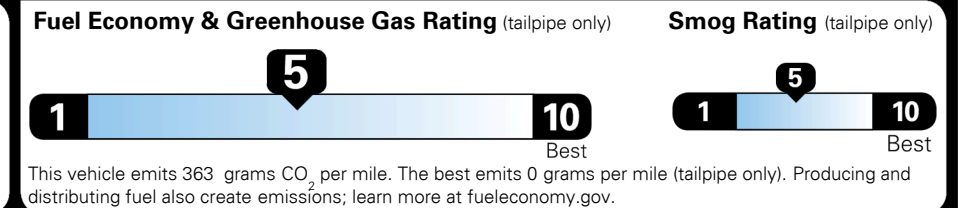

EPA DOT Fuel Economy and Environment

Gasoline Vehicle

Fuel Economy

25 MPG combined city/hwy
4.0 gallons per 100 miles

22 MPG city
29 MPG highway

SMALL SUVs range from 18 to 120 MPG. The best vehicle rates 136 MPGe.

You spend $500 more in fuel costs over 5 years compared to the average new vehicle.

Annual fuel cost $1,600