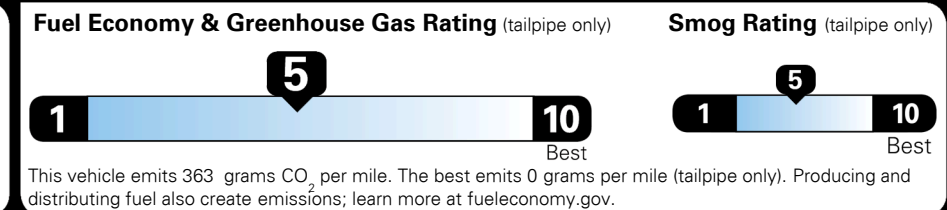

EPA DOT Fuel Economy and Environment

Gasoline Vehicle

Fuel Economy

25 MPG
combined city/hwy

22 MPG
city

29 MPG
highway

4.0 gallons per 100 miles

SMALL SUVs range from 18 to 120 MPG. The best vehicle rates 136 MPGe.

You spend $500 more in fuel costs over 5 years
compared to the average new vehicle.

Annual fuel cost $1,600