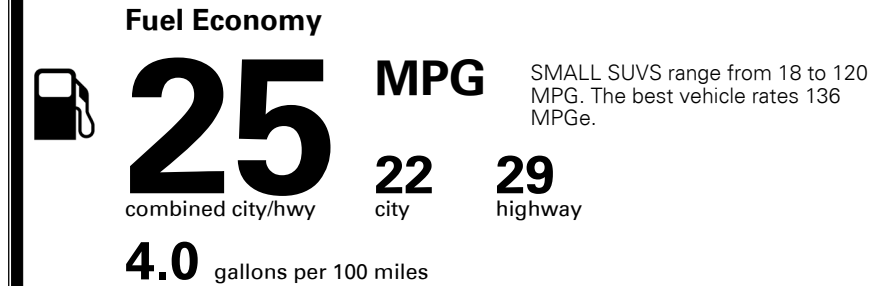

WARRANTY

10 Year/100,000 Mile Limited Powertrain Warranty
5 Year/60,000 Mile Limited Basic Warranty
5 Year/60,000 Mile Roadside Assistance

MANUFACTURER'S SUGGESTED RETAIL PRICE ▶

$ 27,990.00

COMPARE LX FWD FEATURES

Added to/in place of standard L features

- Blind-Spot Collision Warning (BCW)
- Rear Cross-Traffic Collision Warning (RCCW)
- Auto Up/Down Windows (Front & Rear)
- Rapid Charge USB Ports (2)
- Acoustic Front Windshield
- Seatback Map Pockets

Included
Included
Included
Included
Included
Included

ADDITIONAL INSTALLED EQUIPMENT: (In addition to or in place of standard features)

Snow White Pearl Paint
LX I4 Convenience Package
- Forward Collision-Avoidance Assist-Car
- Parking Distance Warning - Reverse (PDW-R)
- Power Driver's Seat w/ Lumbar Support
- Heated Front Seats
- Dual-Zone Automatic Climate Control
- Leather Trimmed Steering Wheel / Shift Knob
- Roof Rails
Carpeted Floor Mats

$395.00
$2,000.00

$195.00

MSRP INCLUDING OPTIONS

$ 30,580.00

INLAND FREIGHT AND HANDLING

$ 1,045.00

TOTAL MANUFACTURER'S SUGGESTED RETAIL PRICE ▶

$ 31,625.00

TOTAL ADDITIONAL WEIGHT: 8.8

#1 MASS MARKET BRAND IN
J.D. POWER INITIAL QUALITY,
5 YEARS IN A ROW.

GIVE IT EVERYTHING

For J.D. Power 2019 award information, go to jdpower.com/awards for more details.

EPA DOT Fuel Economy and Environment

Gasoline Vehicle

You spend $500 more in fuel costs over 5 years
compared to the average new vehicle.

Annual fuel cost $1,600