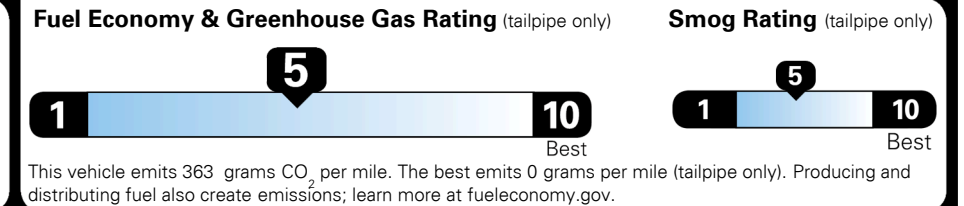

Actual results will vary for many reasons, including driving conditions and how you drive and maintain your vehicle. The average new vehicle gets 27 MPG and costs $7,500 to fuel over 5 years. Cost estimates are based on 15,000 miles per year at $ 2.70 per gallon. MPGe is miles per gasoline gallon equivalent. Vehicle emissions are a significant cause of climate change and smog.

fuel economy.gov

Calculate personalized estimates and compare vehicles

GOVERNMENT 5-STAR SAFETY RATINGS

Overall Vehicle Score ★ ★ ★ ★ ★

Based on the combined rating of frontal, side and rollover. Should ONLY be compared to other vehicles of similar size and weight.

Frontal Driver ★ ★ ★ ★ ★

Crash Passenger ★ ★ ★ ★ ★

Based on the risk of injury in a frontal impact. Should ONLY be compared to other vehicles of similar size and weight.

Side Front seat ★ ★ ★ ★ ★

Crash Rear seat ★ ★ ★ ★ ★

Star ratings based on the risk of injury in a side impact.

Rollover ★ ★ ★ ★ ★

Star ratings based on the risk of rollover in a single-vehicle crash.

Star ratings range from 1 to 5 stars (★★★★★) with 5 being the highest.

Source: National Highway Traffic Safety Administration (NHTSA).

www.safercar.gov or 1-888-327-4236

Manufacturer's suggested retail price includes Manufacturer's recommended pre-delivery service. License and title fees, state and local taxes and other dealer installed options and accessories are not included in the manufacturer's suggested retail price.

PARTS CONTENT INFORMATION

FOR VEHICLES IN THIS CAR LINE U.S./CANADIAN PARTS CONTENT: 55 %

MAJOR SOURCES OF FOREIGN PARTS: KOREA: 45%

NOTE: PARTS CONTENT DOES NOT INCLUDE FINAL ASSEMBLY, DISTRIBUTION, OR OTHER NON-PARTS COSTS.

FOR THIS VEHICLE FINAL ASSEMBLY POINT: WEST POINT, GA, USA

COUNTRY OF ORIGIN

ENGINE: USA

TRANSMISSION: USA