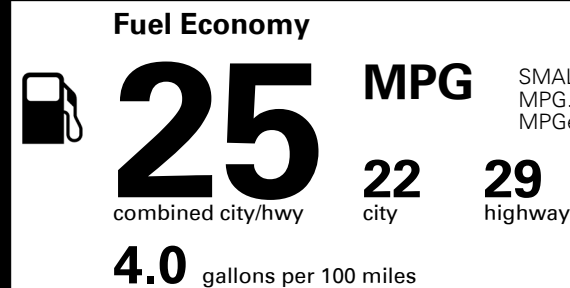

TOTAL MANUFACTURER'S SUGGESTED RETAIL PRICE ▶

\$ 31,890.00

TOTAL ADDITIONAL WEIGHT: 23.2

**#1 MASS MARKET BRAND IN
 J.D. POWER INITIAL QUALITY,
 5 YEARS IN A ROW.**

GIVE IT EVERYTHING **KIA**

For J.D. Power 2019 award information, go to jdpower.com/awards for more details.

EPA DOT Fuel Economy and Environment

Gasoline Vehicle

SMALL SUVs range from 18 to 120 MPG. The best vehicle rates 136 MPGe.

You spend \$500 more in fuel costs over 5 years compared to the average new vehicle.