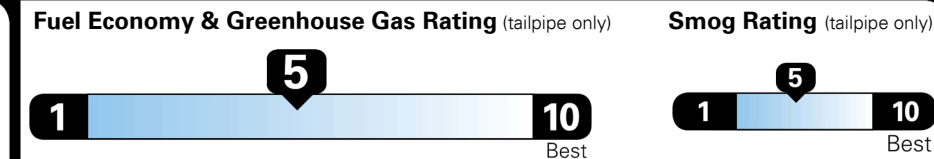

This vehicle emits 363 grams CO₂ per mile. The best emits 0 grams per mile (tailpipe only). Producing and distributing fuel also create emissions; learn more at fuelconomy.gov.

Actual results will vary for many reasons, including driving conditions and how you drive and maintain your vehicle. The average new vehicle gets 27 MPG and costs $7,500 to fuel over 5 years. Cost estimates are based on 15,000 miles per year at $ 2.70 per gallon. MPGe is miles per gasoline gallon equivalent. Vehicle emissions are a significant cause of climate change and smog.

fuelconomy.gov

Calculate personalized estimates and compare vehicles

GOVERNMENT 5-STAR SAFETY RATINGS

Overall Vehicle Score ★★★★★

Based on the combined rating of frontal, side and rollover. Should ONLY be compared to other vehicles of similar size and weight.

Frontal Crash Driver Passenger ★★★★★

Based on the risk of injury in a frontal impact. Should ONLY be compared to other vehicles of similar size and weight.

Side Crash Front seat Rear seat ★★★★★

Star ratings based on the risk of injury in a side impact.

Rollover ★★★★★

Star ratings based on the risk of rollover in a single-vehicle crash.

Star ratings range from 1 to 5 stars (★★★★★) with 5 being the highest.

Source: National Highway Traffic Safety Administration (NHTSA).

www.safercar.gov or 1-888-327-4236

Manufacturer's suggested retail price includes Manufacturer's recommended pre-delivery service. License and title fees, state and local taxes and other dealer installed options and accessories are not included in the manufacturer's suggested retail price.

PARTS CONTENT INFORMATION

FOR VEHICLES IN THIS CAR LINE U.S./CANADIAN PARTS CONTENT: 55 %

MAJOR SOURCES OF FOREIGN PARTS: KOREA: 45%

NOTE: PARTS CONTENT DOES NOT INCLUDE FINAL ASSEMBLY, DISTRIBUTION, OR OTHER NON-PARTS COSTS.

FOR THIS VEHICLE FINAL ASSEMBLY POINT: WEST POINT, GA, USA

COUNTRY OF ORIGIN

ENGINE: USA

TRANSMISSION: USA