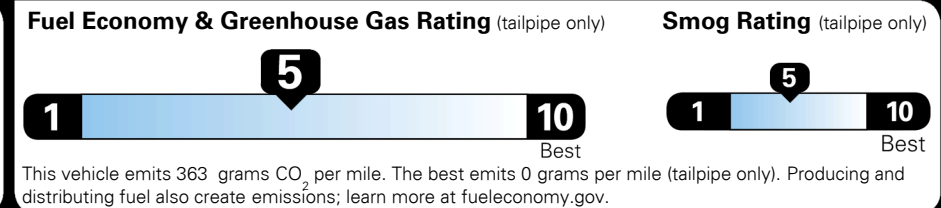

TOTAL ADDITIONAL WEIGHT: 9.5

#1 MASS MARKET BRAND IN J.D. POWER INITIAL QUALITY, 5 YEARS IN A ROW.

GIVE IT EVERYTHING KIA

EPA DOT Fuel Economy and Environment

Gasoline Vehicle

Fuel Economy
25 **MPG**
 combined city/hwy
4.0 gallons per 100 miles

SMALL SUVs range from 18 to 120 MPG. The best vehicle rates 136 MPGe.

22 city
29 highway

You spend \$500 more in fuel costs over 5 years
 compared to the average new vehicle.

Annual fuel cost \$1,600

Actual results will vary for many reasons, including driving conditions and how you drive and maintain your vehicle. The average new vehicle gets 27 MPG and costs \$7,500 to fuel over 5 years. Cost estimates are based on 15,000 miles per year at \$ 2.70 per gallon. MPGe is miles per gasoline gallon equivalent. Vehicle emissions are a significant cause of climate change and smog.