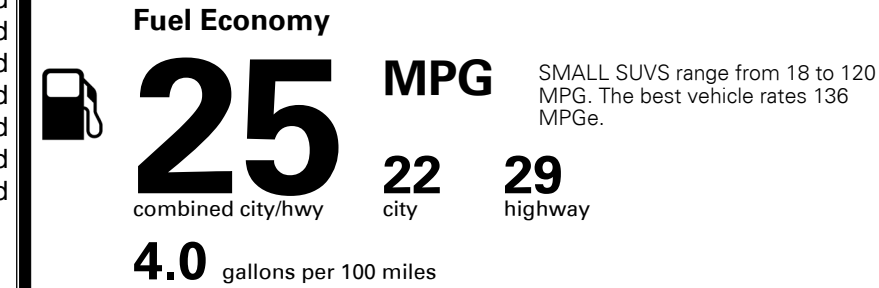

WARRANTY

10 Year/100,000 Mile Limited Powertrain Warranty
5 Year/60,000 Mile Limited Basic Warranty
5 Year/60,000 Mile Roadside Assistance

MANUFACTURER'S SUGGESTED RETAIL PRICE ▶

$ 27,990.00

COMPARE LX FWD FEATURES

Added to/in place of standard L features
- Blind-Spot Collision Warning (BCW)
- Rear Cross-Traffic Collision Warning (RCCW)
- Auto Up/Down Windows (Front & Rear)
- Rapid Charge USB Ports (2)
- Acoustic Front Windshield
- Seatback Map Pockets

Included
Included
Included
Included
Included
Included

ADDITIONAL INSTALLED EQUIPMENT: (In addition to or in place of standard features)

Snow White Pearl Paint
LX I4 Convenience Package
- Forward Collision-Avoidance Assist-Car
- Parking Distance Warning - Reverse (PDW-R)
- Power Driver's Seat w/ Lumbar Support
- Heated Front Seats
- Dual-Zone Automatic Climate Control
- Leather Trimmed Steering Wheel / Shift Knob
- Roof Rails
Carpeted Floor Mats
Auto-Dimming Mirror w/HomeLink™ & Compass

$395.00
$2,000.00

$195.00
$350.00

MSRP INCLUDING OPTIONS

$ 30,930.00

INLAND FREIGHT AND HANDLING

$ 1,045.00

TOTAL MANUFACTURER'S SUGGESTED RETAIL PRICE ▶

$ 31,975.00

TOTAL ADDITIONAL WEIGHT: 10.2

#1 MASS MARKET BRAND IN
J.D. POWER INITIAL QUALITY,
5 YEARS IN A ROW.

GIVE IT EVERYTHING KIA

For J.D. Power 2019 award information, go to jdpower.com/awards for more details.

EPA DOT Fuel Economy and Environment

Gasoline Vehicle

You spend
$500
more in fuel costs
over 5 years
compared to the
average new vehicle.

Annual fuel cost
$1,600