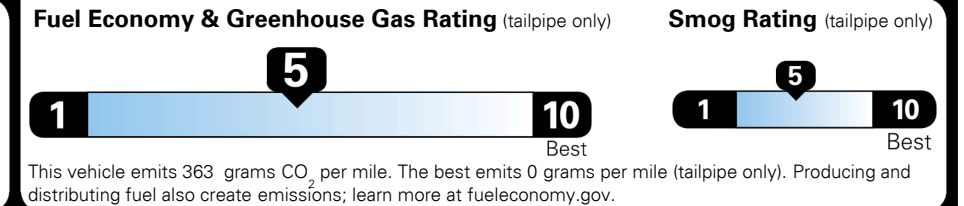

TOTAL ADDITIONAL WEIGHT: 10.2

#1 MASS MARKET BRAND IN
 J.D. POWER INITIAL QUALITY,
 5 YEARS IN A ROW.

GIVE IT EVERYTHING KIA

For J.D. Power 2019 award information, go to jdpower.com/awards for more details.

EPA DOT Fuel Economy and Environment

Gasoline Vehicle

You spend
\$500
 more in fuel costs
 over 5 years
 compared to the
 average new vehicle.

Annual fuel cost
\$1,600

Actual results will vary for many reasons, including driving conditions and how you drive and maintain your vehicle. The average new vehicle gets 27 MPG and costs \$7,500 to fuel over 5 years. Cost estimates are based on 15,000 miles per year at \$ 2.70 per gallon. MPGe is miles per gasoline gallon equivalent. Vehicle emissions are a significant cause of climate change and smog.