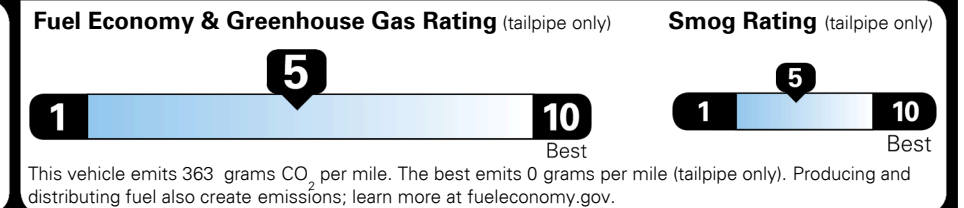

EPA DOT Fuel Economy and Environment

Gasoline Vehicle

Fuel Economy

25 MPG
combined city/hwy

22 MPG
city

29 MPG
highway

4.0 gallons per 100 miles

SMALL SUVs range from 18 to 120 MPG. The best vehicle rates 136 MPGe.

You spend $500 more in fuel costs over 5 years
compared to the average new vehicle.

Annual fuel cost $1,600