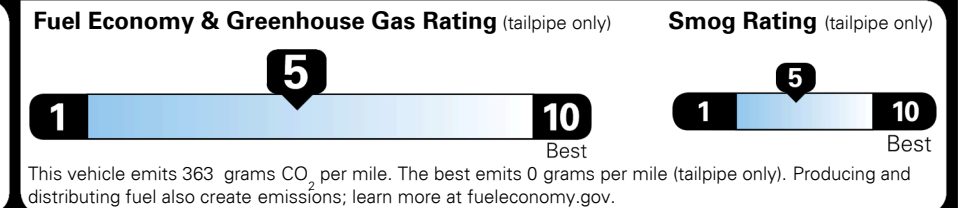

EPA DOT Fuel Economy and Environment

Gasoline Vehicle

Fuel Economy

25 MPG SMALL SUVs range from 18 to 120 MPG. The best vehicle rates 136 MPGe.
combined city/hwy
22 city
29 highway
4.0 gallons per 100 miles

You spend $500 more in fuel costs over 5 years compared to the average new vehicle.

Annual fuel cost $1,600