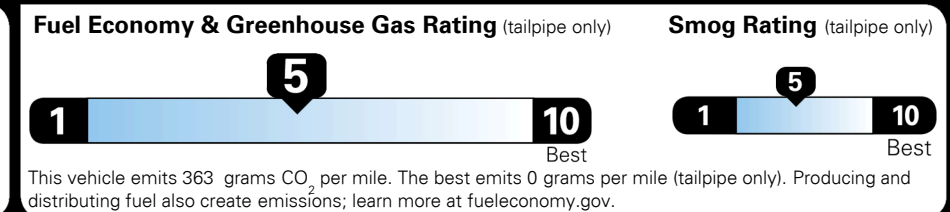

GIVE IT EVERYTHING **KIA**

For J.D. Power 2019 award information, go to jdpower.com/awards for more details.

EPA DOT Fuel Economy and Environment

Gasoline Vehicle

Fuel Economy
25 MPG
 combined city/hwy
4.0 gallons per 100 miles

SMALL SUVs range from 18 to 37 MPG. The best vehicle rates 136 MPGe.

22 city
29 highway

You spend \$750 more in fuel costs over 5 years
 compared to the average new vehicle.

Annual fuel cost \$1,550

Actual results will vary for many reasons, including driving conditions and how you drive and maintain your vehicle. The average new vehicle gets 27 MPG and costs \$7,000 to fuel over 5 years. Cost estimates are based on 15,000 miles per year at \$ 2.55 per gallon. MPGe is miles per gasoline gallon equivalent. Vehicle emissions are a significant cause of climate change and smog.