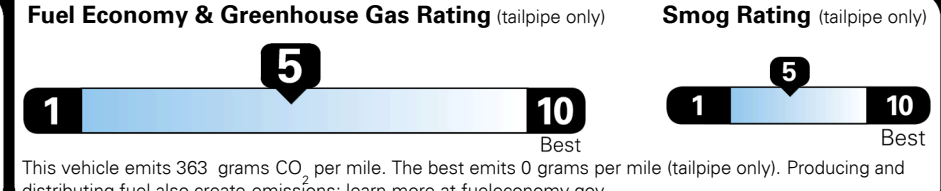

MSRP INCLUDING OPTIONS \$ 30,200.00
 INLAND FREIGHT AND HANDLING \$ 1,045.00
TOTAL MANUFACTURER'S SUGGESTED RETAIL PRICE ▶ \$ 31,245.00

EPA DOT Fuel Economy and Environment

Gasoline Vehicle

Fuel Economy
25 MPG combined city/hwy
22 MPG city
29 MPG highway
4.0 gallons per 100 miles

SMALL SUVs range from 18 to 37 MPG. The best vehicle rates 136 MPGe.

You spend \$750 more in fuel costs over 5 years
 compared to the average new vehicle.

Annual fuel cost \$1,550

Actual results will vary for many reasons, including driving conditions and how you drive and maintain your vehicle. The average new vehicle gets 27 MPG and costs \$7,000 to fuel over 5 years. Cost estimates are based on 15,000 miles per year at \$ 2.55 per gallon. MPGe is miles per gasoline gallon equivalent. Vehicle emissions are a significant cause of climate change and smog.