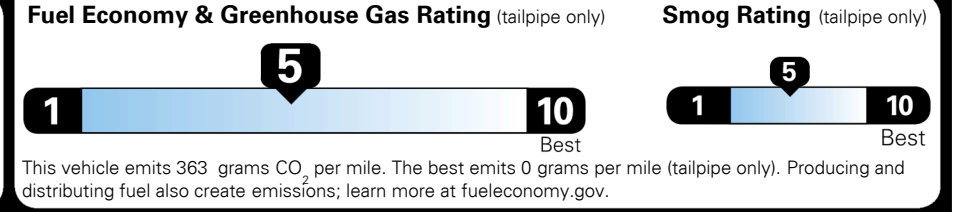

MANUFACTURER'S SUGGESTED RETAIL PRICE ▶

ADDITIONAL INSTALLED EQUIPMENT:
(In addition to or in place of standard features)
LX Convenience Package $2,000.00
- Dual-Zone Automatic Climate Control
- Heated Front Seats
- Power Driver's Seat w/ Lumbar Support
- Leather Trimmed Steering Wheel / Shift Knob
- Auto-Dimming Rear View Mirror
- Parking Distance Warning - Reverse (PDW-R)
- Roof Rails
- UVO eServices^
- ^ Includes 5 year service; see myuvo.com

Carpeted Floor Mats $155.00
Cargo Net, Floor Style $50.00
Mud Guards $95.00

MSRP INCLUDING OPTIONS $ 29,790.00

INLAND FREIGHT AND HANDLING $ 990.00

TOTAL MANUFACTURER'S SUGGESTED RETAIL PRICE ▶ $ 30,780.00

EPA DOT Fuel Economy and Environment

Gasoline Vehicle

Fuel Economy

25 MPG
combined city/hwy

22 MPG
city

29 MPG
highway

4.0 gallons per 100 miles

SMALL SUVs range from 18 to 37 MPG. The best vehicle rates 136 MPGe.

You spend $750 more in fuel costs over 5 years
compared to the average new vehicle.

Annual fuel cost $1,550

Actual results will vary for many reasons, including driving conditions and how you drive and maintain your vehicle. The average new vehicle gets 27 MPG and costs $7,000 to fuel over 5 years. Cost estimates are based on 15,000 miles per year at $ 2.55 per gallon. MPGe is miles per gasoline gallon equivalent. Vehicle emissions are a significant cause of climate change and smog.

fueleconomy.gov
Calculate personalized estimates and compare vehicles

Smartphone QR Code

GOVERNMENT 5-STAR SAFETY RATINGS

Overall Vehicle Score ★★★★★
Based on the combined rating of frontal, side and rollover. Should ONLY be compared to other vehicles of similar size and weight.

Frontal	Driver	★★★★★
Crash	Passenger	★★★★★
Side	Front seat	★★★★★
Crash	Rear seat	★★★★★
Rollover		★★★★★

Star ratings based on the risk of injury in a frontal impact. Should ONLY be compared to other vehicles of similar size and weight.

Star ratings based on the risk of injury in a side impact.

Star ratings based on the risk of rollover in a single-vehicle crash.

PARTS CONTENT INFORMATION

FOR VEHICLES IN THIS CAR LINE U.S./CANADIAN PARTS CONTENT: 60 %

MAJOR SOURCES OF FOREIGN PARTS: KOREA: 40%

NOTE: PARTS CONTENT DOES NOT INCLUDE FINAL ASSEMBLY, DISTRIBUTION, OR OTHER NON-PARTS COSTS.

FOR THIS VEHICLE FINAL ASSEMBLY POINT: WEST POINT, GA, USA

COUNTRY OF ORIGIN
ENGINE: USA
TRANSMISSION: USA

TOTAL ADDITIONAL WEIGHT: 9.5